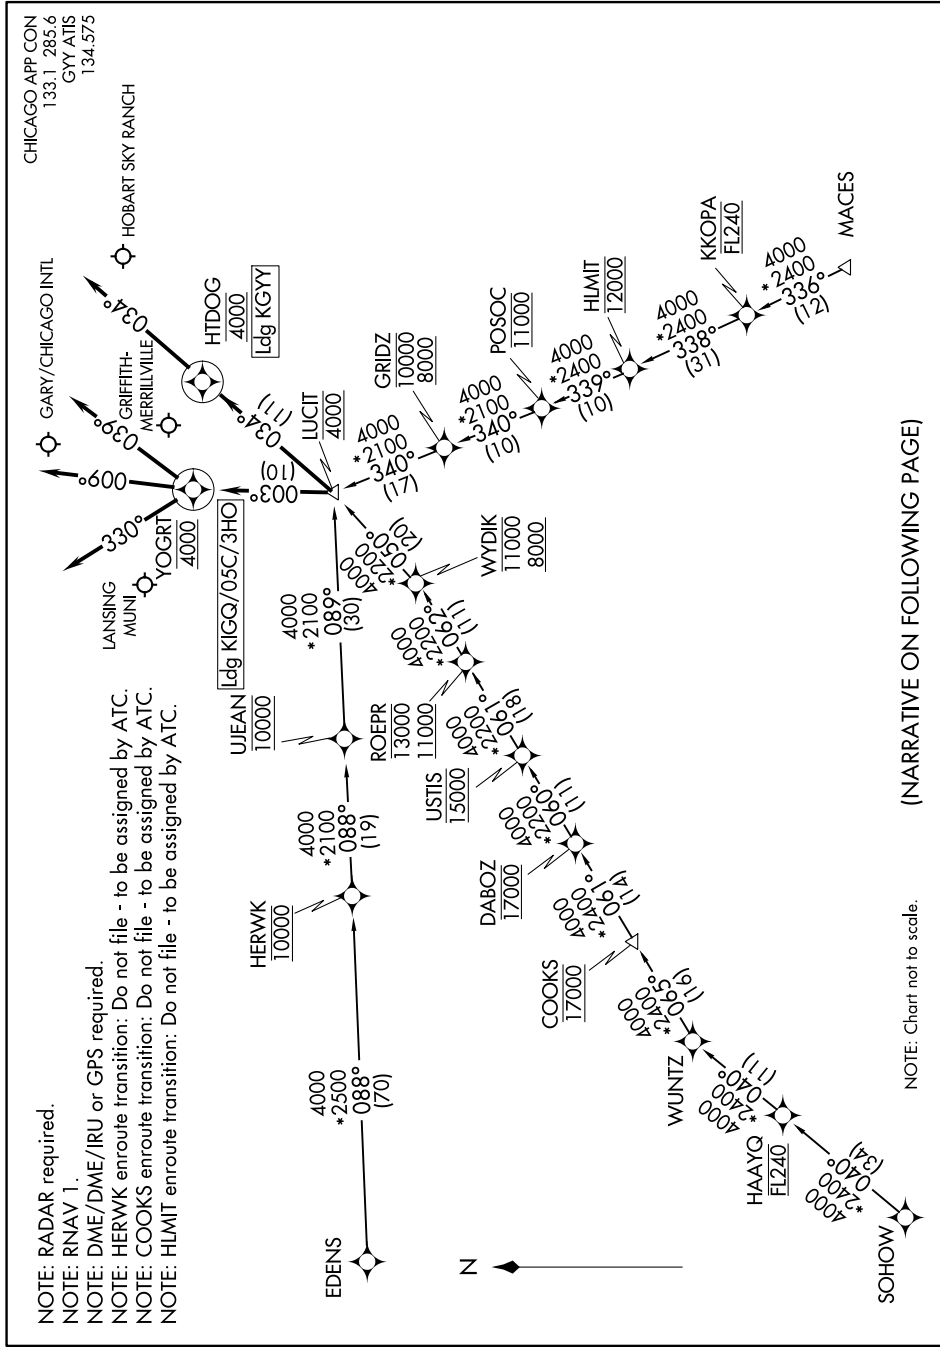

LUCIT TWO ARRIVAL (RNAV)

GARY, INDIANA

EC-2, 08 AUG 2024 to 05 SEP 2024

- NOTE: RADAR required.
- NOTE: RNAV 1.
- NOTE: DME/DME/IRU or GPS required.
- NOTE: HERWK enroute transition: Do not file - to be assigned by ATC.
- NOTE: COOKS enroute transition: Do not file - to be assigned by ATC.
- NOTE: HLMIT enroute transition: Do not file - to be assigned by ATC.

(NARRATIVE ON FOLLOWING PAGE)

NOTE: Chart not to scale.

EC-2, 08 AUG 2024 to 05 SEP 2024

LUCIT TWO ARRIVAL (RNAV)

GARY, INDIANA