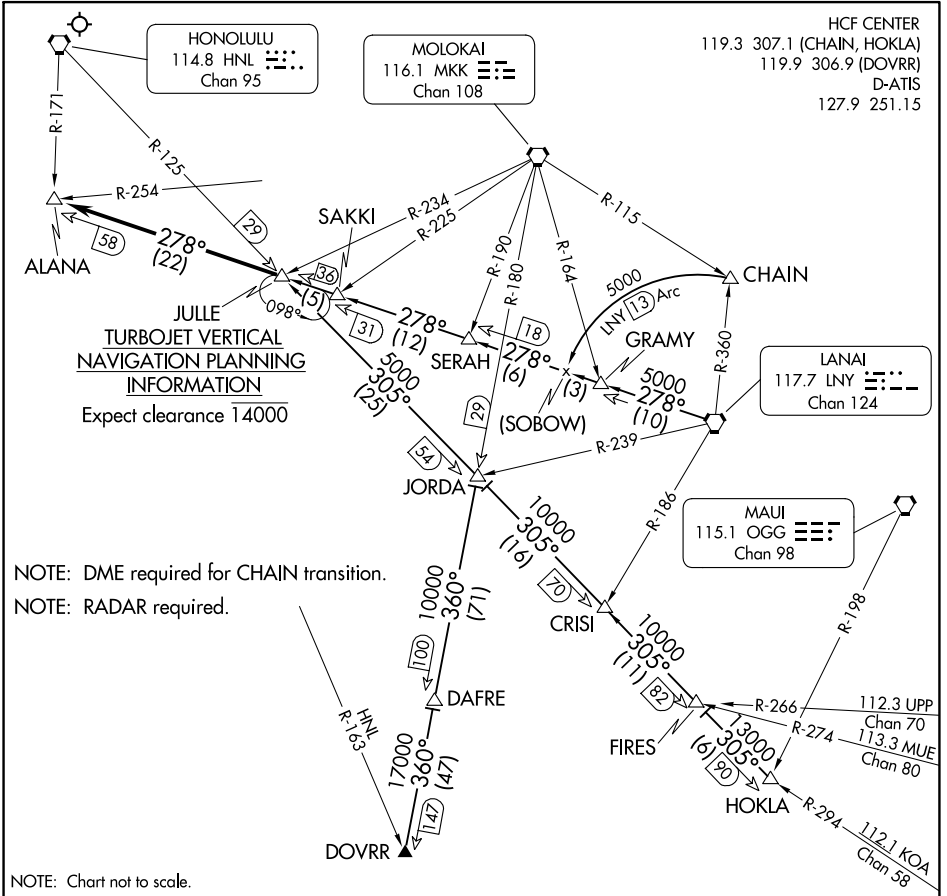

(JULLE.JULLE5) 23334

JULLE FIVE ARRIVAL

AL-754 (FAA)

DANIEL K INOUEY INTL (HNL) (PHNL)
HONOLULU, HAWAII

PAC, 11 JUL 2024 to 05 SEP 2024

PAC, 11 JUL 2024 to 05 SEP 2024

NOTE: Chart not to scale.

ARRIVAL ROUTE DESCRIPTION

CHAIN TRANSITION (CHAIN.JULLE5): From over CHAIN INT on LNY 13 DME CCW arc to SOBOW then via LNY R-278 to JULLE INT. Thence. . .

DOVRR TRANSITION (DOVRR.JULLE5): From over DOVRR INT via MKK R-180 to JORDA INT then via HNL R-125 to JULLE INT. Thence. . .

HOKLA TRANSITION (HOKLA.JULLE5): From over HOKLA INT via HNL R-125 and KOA R-294 on HNL R-125 to JULLE INT. Thence. . .

LANAI TRANSITION (LNY.JULLE5): From over LNY VORTAC via LNY R-278 to JULLE INT. Thence. . .

. . . From over JULLE INT on LNY R-278 to ALANA INT. Expect vectors to final approach course.

LOST COMMUNICATIONS: At ALANA INT proceed with the VOR or TACAN RWY 4R approach.

JULLE FIVE ARRIVAL

(JULLE.JULLE5) 25AUG11