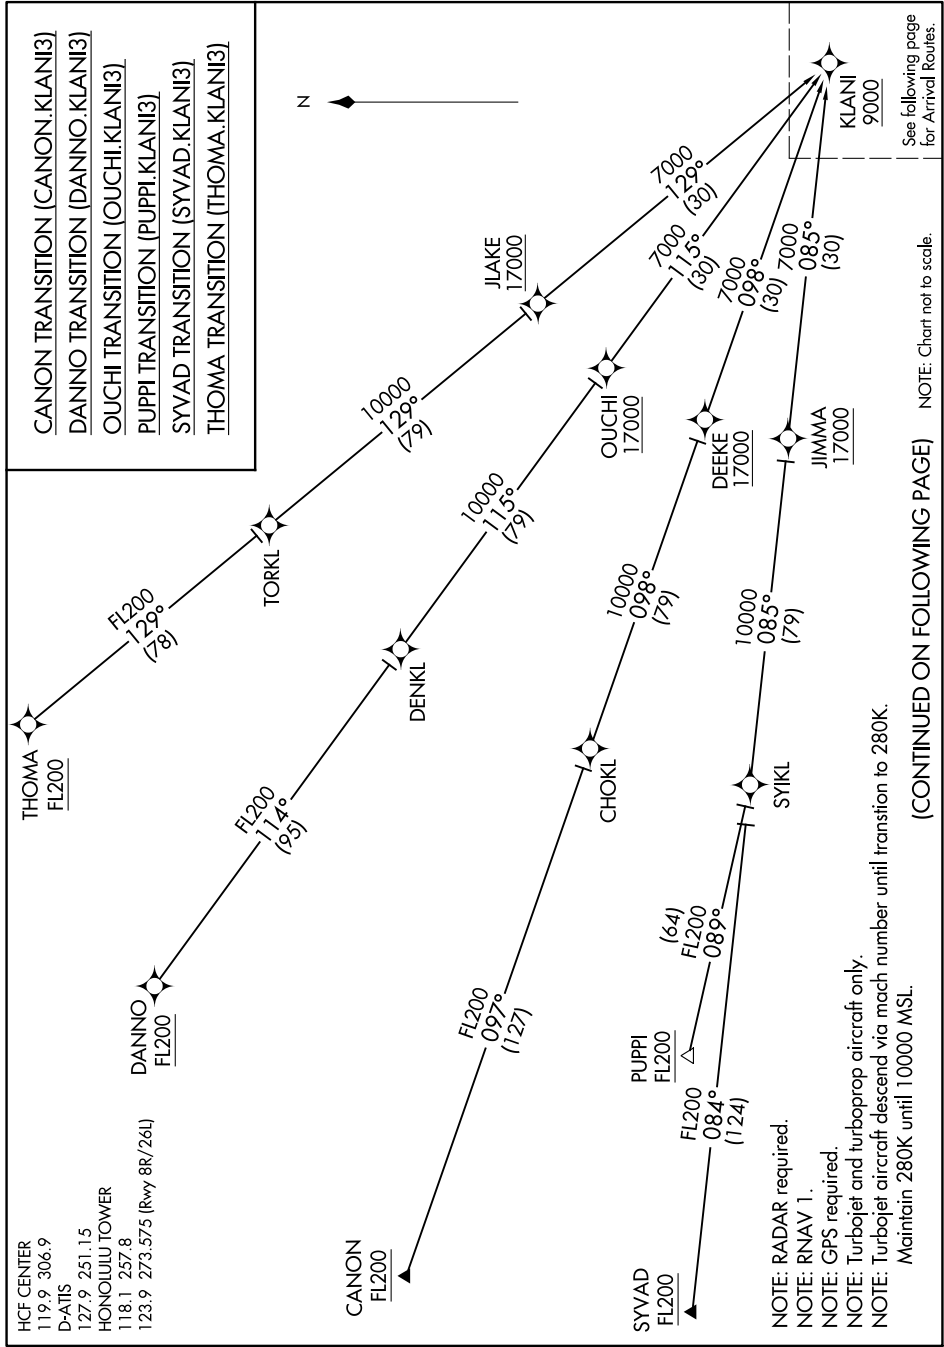

KLANI THREE ARRIVAL (RNAV) Transition Routes

HONOLULU, HAWAII

PAC, 11 JUL 2024 to 05 SEP 2024

HONOLULU, HAWAII

PAC, 11 JUL 2024 to 05 SEP 2024