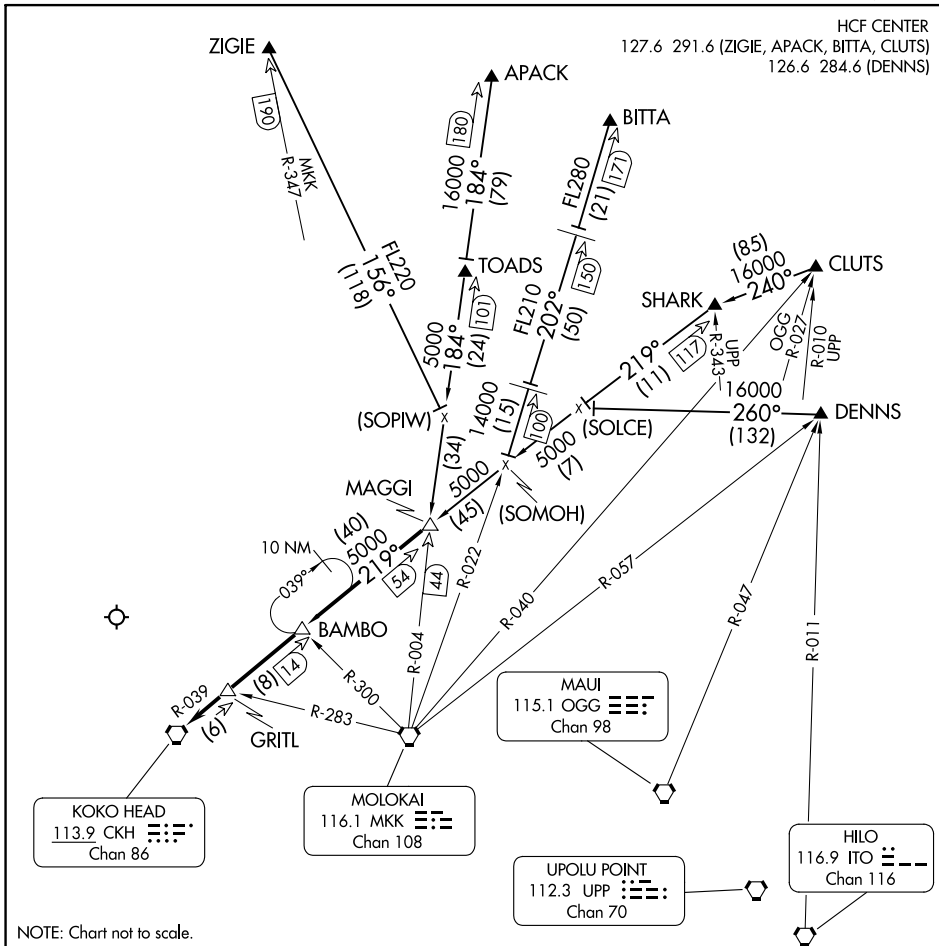

MAGGI THREE ARRIVAL

AL-754 (FAA)

DANIEL K INOUYE INTL (HNL) (PHNL)
HONOLULU, HAWAII

HCF CENTER

127.6 291.6 (ZIGIE, APACK, BITTA, CLUTS)

126.6 284.6 (DENNS)

PAC, 11 JUL 2024 to 05 SEP 2024

PAC, 11 JUL 2024 to 05 SEP 2024

ARRIVAL ROUTE DESCRIPTION

APACK TRANSITION (APACK.MAGGI3): From over APACK DME via MKK R-004 to MAGGI INT. Thence. . . .

BITTA TRANSITION (BITTA.MAGGI3): From over BITTA DME via MKK R-022 to intercept CKH R-039 to MAGGI INT. Thence. . . .

CLUTS TRANSITION (CLUTS.MAGGI3): From over CLUTS DME via heading 240° to intercept CKH R-039 to MAGGI INT. Thence. . . .

DENNS TRANSITION (DENNS.MAGGI3): From over DENNS INT via heading 260° to intercept CKH R-039 to MAGGI INT. Thence. . . .

ZIGIE TRANSITION (ZIGIE.MAGGI3): From over ZIGIE DME via heading 156° to intercept MKK R-004 to MAGGI INT. Thence. . . .

. . . .From over MAGGI INT via CKH R-039 to CKH VORTAC then RADAR vectors for approach to airport.