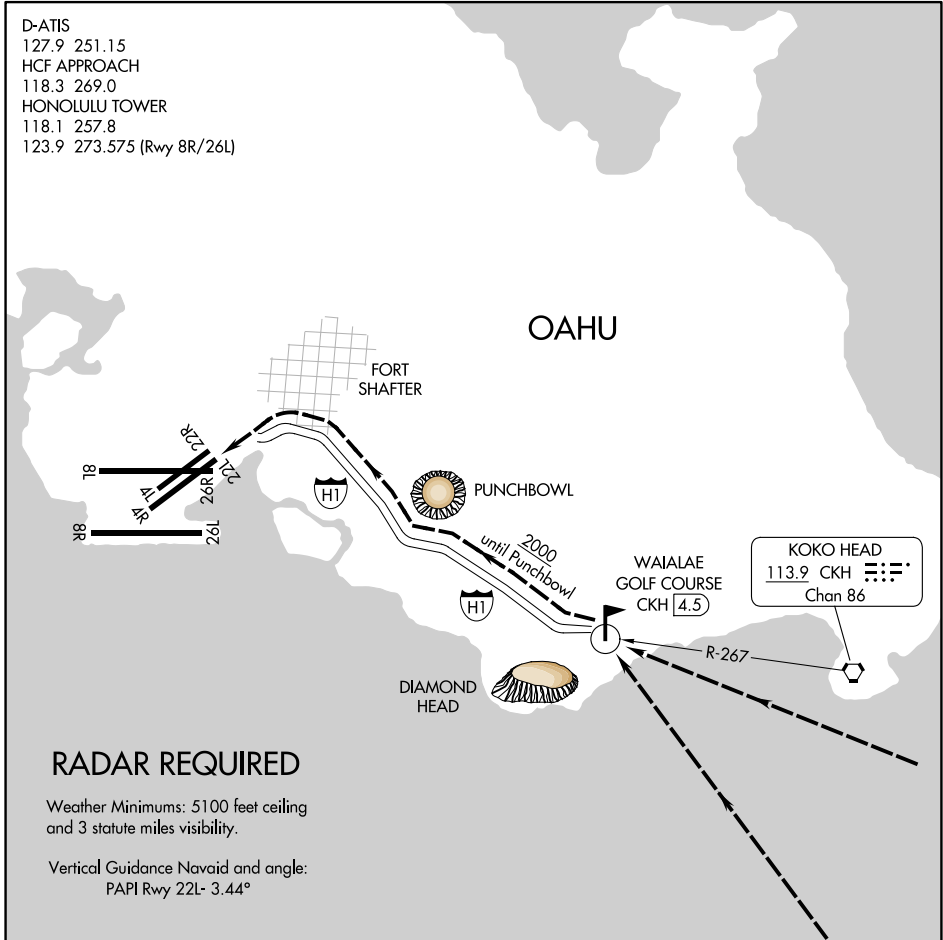

D-ATIS
 127.9 251.15
 HCF APPROACH
 118.3 269.0
 HONOLULU TOWER
 118.1 257.8
 123.9 273.575 (Rwy 8R/26L)

PAC, 11 JUL 2024 to 05 SEP 2024

PAC, 11 JUL 2024 to 05 SEP 2024

WAIALAE GOLF COURSE VISUAL APPROACH RWY 22L

PROCEDURE NOT AUTHORIZED AT NIGHT

RESTRICTED TO CAT I AND CAT II AIRCRAFT ONLY

Pilots may expect landing Runway 22R.