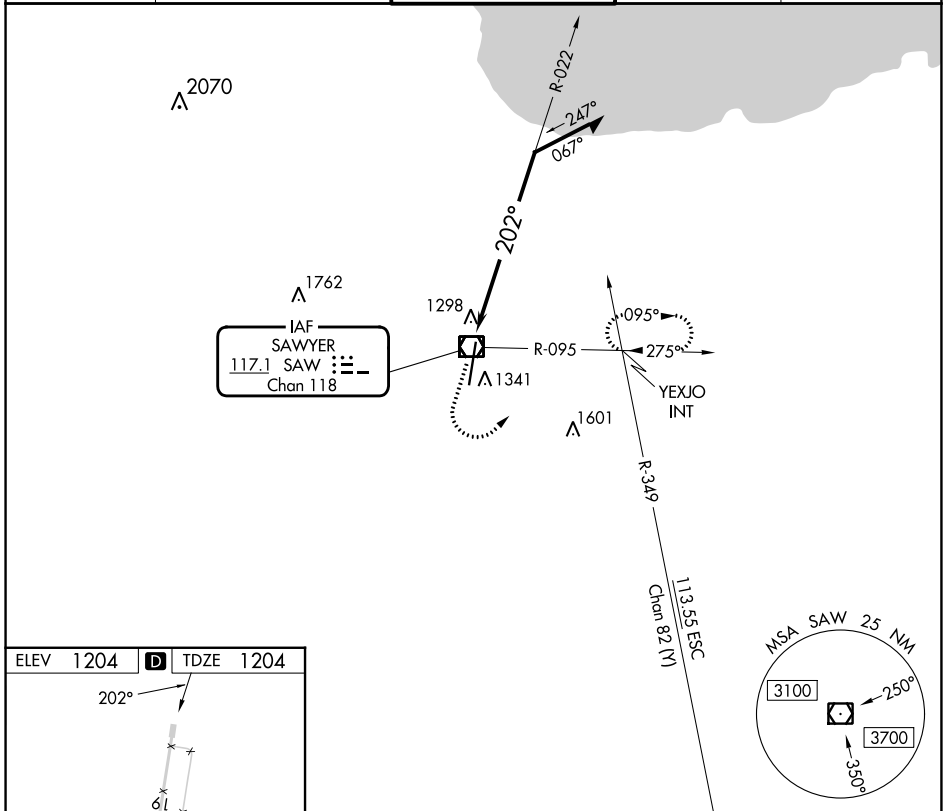

VOR/DME SAW 117.1 Chan 118	APP CRS 202°	Rwy Idg TDZE Apt Elev	9072 1204 1204
---	------------------------	-----------------------------	---

VOR RWY 19
MARQUETTE/SAWYER RGNL (SAW)

<p>▽</p>		<p>MISSED APPROACH: Climb to 1800 then climbing left turn to 3000 on heading 050° and SAW VOR/DME R-095 to YEXJO Int and hold.</p>	
AWOS-3PT 118.375	MINNEAPOLIS CENTER 119.1 290.2	SAWYER TOWER ★ 119.975 (CTAF) 1	GND CON 121.65
		UNICOM 122.7	

CATEGORY	A	B	C	D
S-19	1780-1	576 (600-1)	1780-1½	576 (600-1½)
C CIRCLING	1780-1	576 (600-1)	1820-1¾ 616 (700-1¾)	1820-2 616 (700-2)