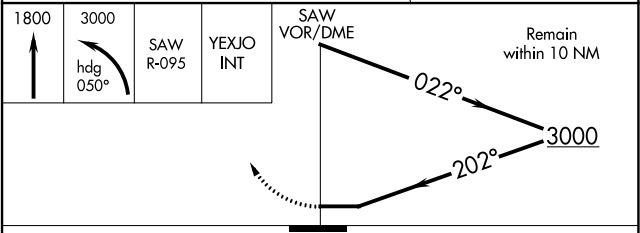

VOR/DME SAW 117.1 Chan 118	APP CRS 202°	Rwy Idg TDZE Apt Elev	9072 1204 1204
---	------------------------	-----------------------------	---

VOR RWY 19
MARQUETTE/SAWYER RGNL (SAW)

<p>▽</p>		<p>MISSED APPROACH: Climb to 1800 then climbing left turn to 3000 on heading 050° and SAW VOR/DME R-095 to YEXJO Int and hold.</p>	
AWOS-3PT 118.375	MINNEAPOLIS CENTER 119.1 290.2	SAWYER TOWER ★ 119.975 (CTAF) 1	GND CON 121.65
		UNICOM 122.7	

CATEGORY	A	B	C	D
S-19	1780-1	576 (600-1)	1780-1½	576 (600-1½)
C CIRCLING	1780-1	576 (600-1)	1820-1¾ 616 (700-1¾)	1820-2 616 (700-2)