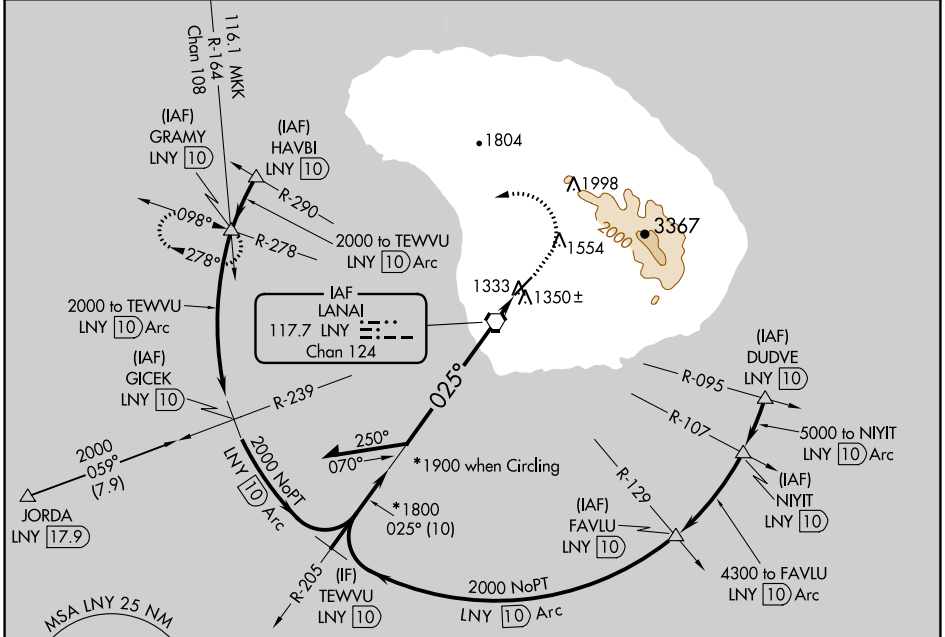

VORTAC LNY <b>117.7</b> Chan <b>124</b>	APP CRS <b>025°</b>	Rwy Idg TDZE Apt Elev	<b>5000</b> <b>1307</b> <b>1308</b>
---	------------------------	-----------------------------	---

# VOR or TACAN RWY 3

LANAI (LNY)(PHNY)

**▼** Circling Rwy 21 NA at night.

MISSED APPROACH: Climb to 1720 then climbing left turn to 3300 via heading 240° and LNY VORTAC R-278 to GRAMY INT/LNY 10 DME and hold.

AWOS-3P <b>118.375</b>	HCF CENTER <b>119.3 307.1</b>	CTAF <b>122.9</b>
---------------------------	----------------------------------	----------------------

PAC, 11 JUL 2024 to 05 SEP 2024

PAC, 11 JUL 2024 to 05 SEP 2024