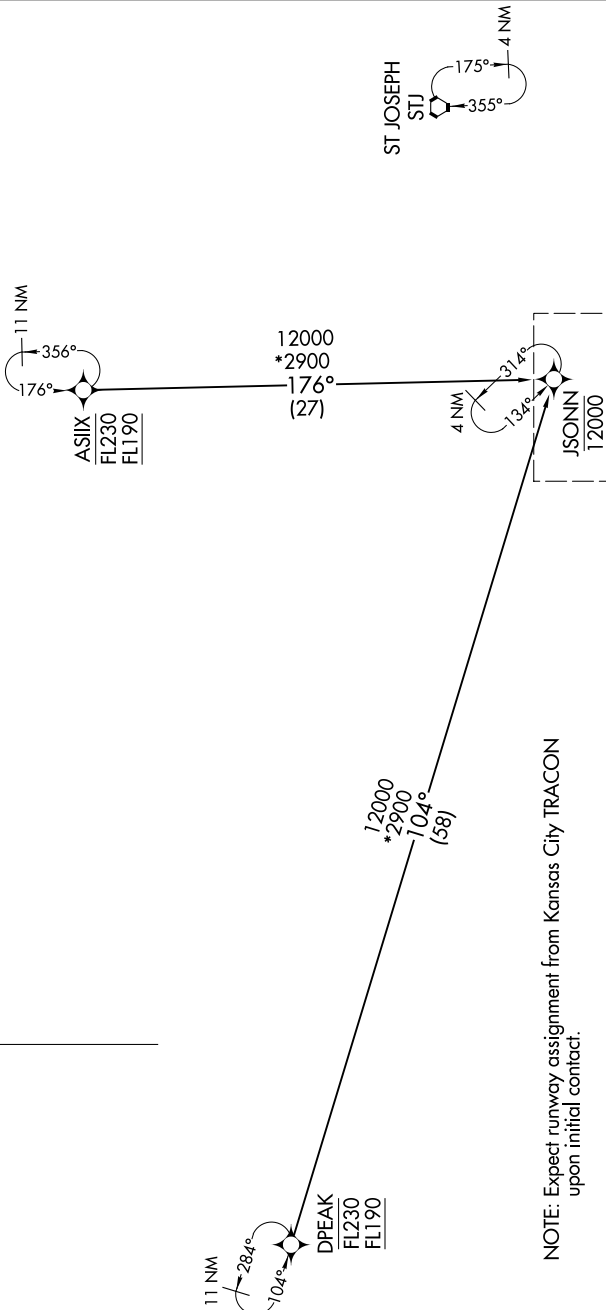

JSONN FOUR ARRIVAL (RNAV) Transition Routes

NC-3, 08 AUG 2024 to 05 SEP 2024

ASIX TRANSITION (ASIX.JSONN4)
DPEAK TRANSITION (DPEAK.JSONN4)

RNAV 1 - DME/DME/IRU or GPS.
RADAR required.

KANSAS CITY APP CON
120.95 318.1
D-ATIS
128.375

See following page for arrival routes

(CONTINUED ON FOLLOWING PAGE)

NOTE: Chart not to scale.

NC-3, 08 AUG 2024 to 05 SEP 2024