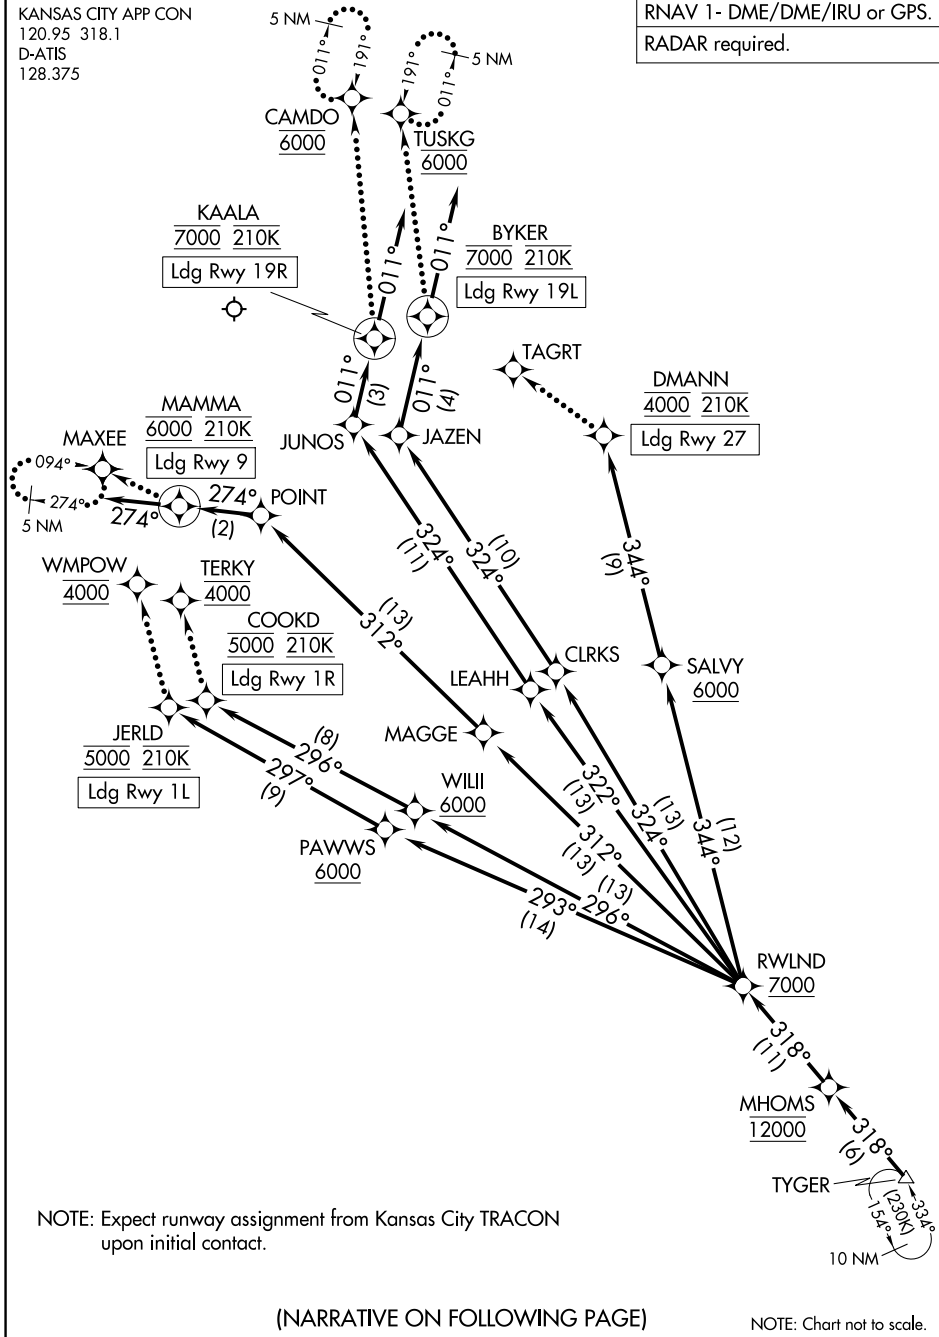

(TYGER.MHOMS3) 23222

AL-780 (FAA)

KANSAS CITY INTL (MCI)  
KANSAS CITY, MISSOURI

# MHOMS THREE ARRIVAL (RNAV) Arrival Routes

KANSAS CITY APP CON  
120.95 318.1  
D-ATIS  
128.375

RNAV 1- DME/DME/IRU or GPS.  
RADAR required.

NC-3, 08 AUG 2024 to 05 SEP 2024

NC-3, 08 AUG 2024 to 05 SEP 2024

NOTE: Expect runway assignment from Kansas City TRACON upon initial contact.

(NARRATIVE ON FOLLOWING PAGE)

NOTE: Chart not to scale.

# MHOMS THREE ARRIVAL (RNAV) Arrival Routes

(TYGER.MHOMS3) 10AUG23

KANSAS CITY, MISSOURI  
KANSAS CITY INTL (MCI)