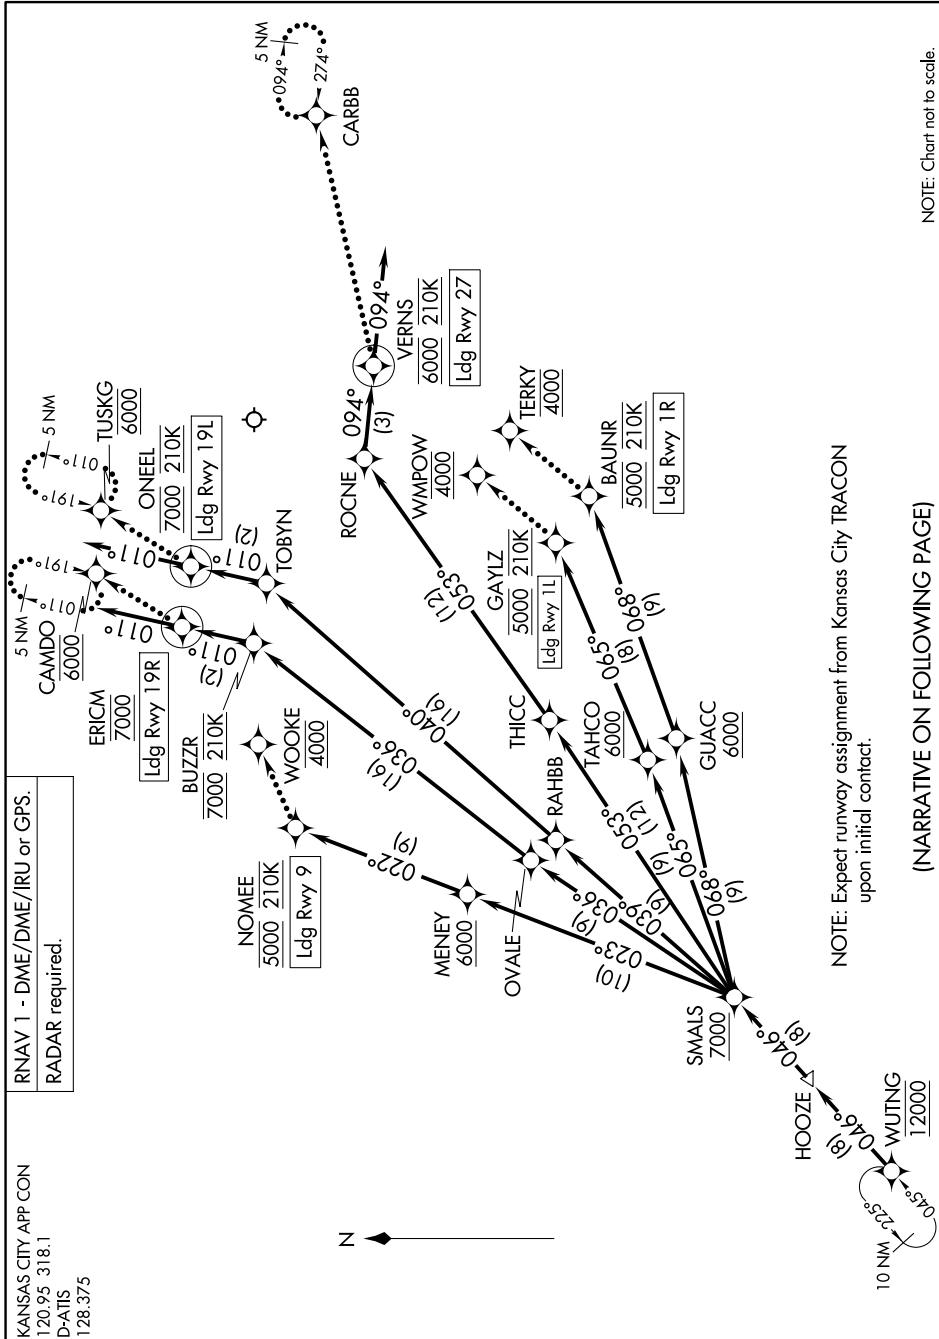

(WUTNG.WUTNG3) 23222

AL-780 (FAA)

KANSAS CITY INTL (MCI)
KANSAS CITY, MISSOURI

WUTNG THREE ARRIVAL (RNAV) Arrival Routes

NC-3, 08 AUG 2024 to 05 SEP 2024

RNAV 1 - DME/DME/IRU or GPS. RADAR required.

KANSAS CITY APP CON
120.95 318.1
D-ATIS
128.375

NOTE: Expect runway assignment from Kansas City TRACON upon initial contact.

(NARRATIVE ON FOLLOWING PAGE)

NOTE: Chart not to scale.

NC-3, 08 AUG 2024 to 05 SEP 2024

WUTNG THREE ARRIVAL (RNAV) Arrival Routes

KANSAS CITY, MISSOURI
KANSAS CITY INTL (MCI)

(WUTNG.WUTNG3) 10AUG23