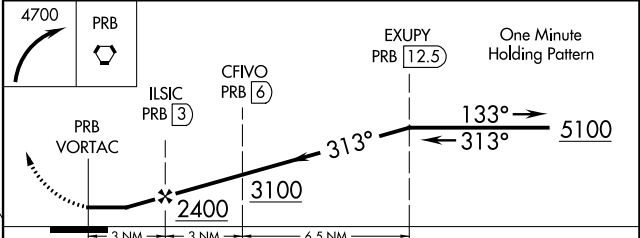

VORTAC PRB 114.3 Chan 90	APP CRS 313°	Rwy Idg TDZE Apt Elev	N/A N/A 839
--	------------------------	-----------------------------	--

VOR-B

PASO ROBLES MUNI (PRB)

<p>▽ DME required.</p> <p>▲</p>	<p>MISSED APPROACH: Climbing right turn to 4700 in PRB VORTAC holding pattern, continue climb-in hold to 4700.</p>
---	--

<p>ASOS 120.125</p>	<p>OAKLAND CENTER 128.7 307.0</p>	<p>UNICOM 123.0 (CTAF) 0</p>
--------------------------------	--	---

REIL Rwy 19
MIRL Rwy 13-31 1
HIRL Rwy 1-19 0

CATEGORY	A	B	C	D
C CIRCLING	1560-1	721 (800-1)	1560-2 721 (800-2)	1720-3 881 (900-3)