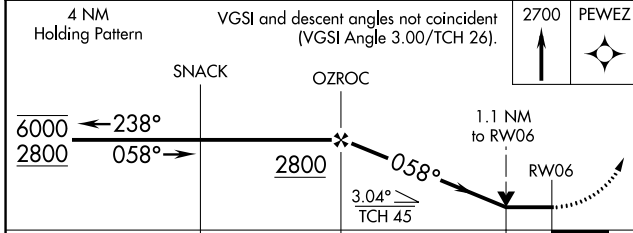

WAAS CH 72842 W06A	APP CRS 058°	Rwy Idg TDZE Apt Elev	5200 1136 1140
--	------------------------	-----------------------------	---

RNAV (GPS) RWY 6

RICHMOND MUNI (RID)

RNP APCH.		MISSED APPROACH: Climb to 2700 direct PEWEZ and hold.	
<p>▼ Circling Rwy 15 NA at night. Rwy 6 helicopter visibility reduction below 3/4 SM NA.</p>			
AWOS-3 121.225	COLUMBUS APP CON 134.45 352.05	CLNC DEL 133.55	UNICOM 122.7 (CTAF) 📻

EC-2, 08 AUG 2024 to 05 SEP 2024

EC-2, 08 AUG 2024 to 05 SEP 2024

ELEV 1140	D	TDZE 1136
-----------	----------	-----------

CATEGORY	A	B	C	D
LP MDA	1500-1 364 (400-1)			
LNAV MDA	1520-1	384 (400-1)	1520-1 1/8	384 (400-1 1/8)
C CIRCLING	1600-1	460 (500-1)	1600-1 1/2	1700-2
			460 (500-1 1/2)	560 (600-2)