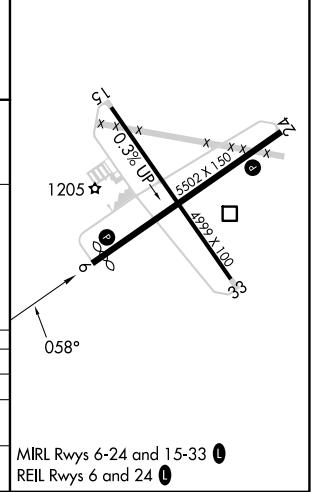

WAAS CH 72842 W06A	APP CRS 058°	Rwy Idg TDZE Apt Elev	5200 1136 1140
--	------------------------	-----------------------------	---

RNAV (GPS) RWY 6

RICHMOND MUNI (RID)

RNP APCH.		MISSED APPROACH: Climb to 2700 direct PEWEZ and hold.	
<p>▼ Circling Rwy 15 NA at night. Rwy 6 helicopter visibility reduction below 3/4 SM NA.</p>			
AWOS-3 121.225	COLUMBUS APP CON 134.45 352.05	CLNC DEL 133.55	UNICOM 122.7 (CTAF) 📻

EC-2, 08 AUG 2024 to 05 SEP 2024

EC-2, 08 AUG 2024 to 05 SEP 2024

ELEV 1140	D	TDZE 1136
-----------	----------	-----------

CATEGORY	A	B	C	D
LP MDA	1500-1 364 (400-1)			
LNAV MDA	1520-1	384 (400-1)	1520-1 1/8	384 (400-1 1/8)
C CIRCLING	1600-1	460 (500-1)	1600-1 1/2	1700-2
			460 (500-1 1/2)	560 (600-2)