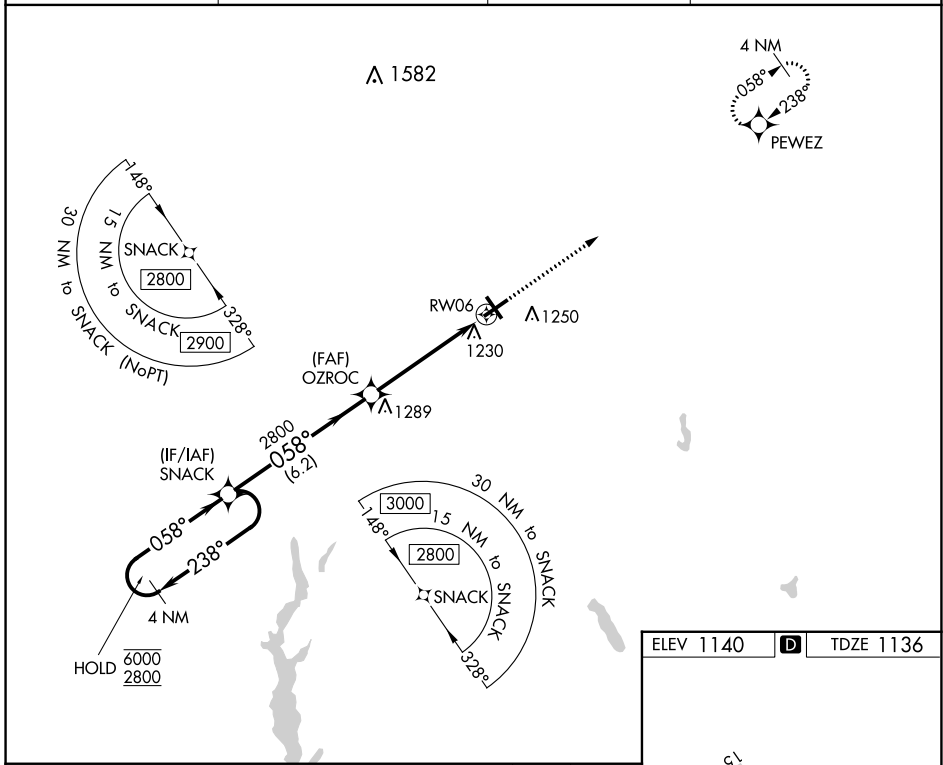

WAAS CH 72842 W06A	APP CRS 058°	Rwy Idg TDZE Apt Elev	5200 1136 1140
--	------------------------	-----------------------------	---

RNAV (GPS) RWY 6

RICHMOND MUNI (RID)

RNP APCH.		MISSED APPROACH: Climb to 2700 direct PEWEZ and hold.	
<p>▼ Circling Rwy 15 NA at night. Rwy 6 helicopter visibility reduction below 3/4 SM NA.</p>			
AWOS-3 121.225	COLUMBUS APP CON 134.45 352.05	CLNC DEL 133.55	UNICOM 122.7 (CTAF) 📻

EC-2, 08 AUG 2024 to 05 SEP 2024

EC-2, 08 AUG 2024 to 05 SEP 2024

ELEV 1140	D	TDZE 1136
-----------	----------	-----------

CATEGORY	A	B	C	D
LP MDA	1500-1 364 (400-1)			
LNAV MDA	1520-1	384 (400-1)	1520-1 1/8	384 (400-1 1/8)
C CIRCLING	1600-1	460 (500-1)	1600-1 1/2	1700-2
			460 (500-1 1/2)	560 (600-2)

MRL Rwy 6-24 and 15-33 **📻**
REIL Rwy 6 and 24 **📻**