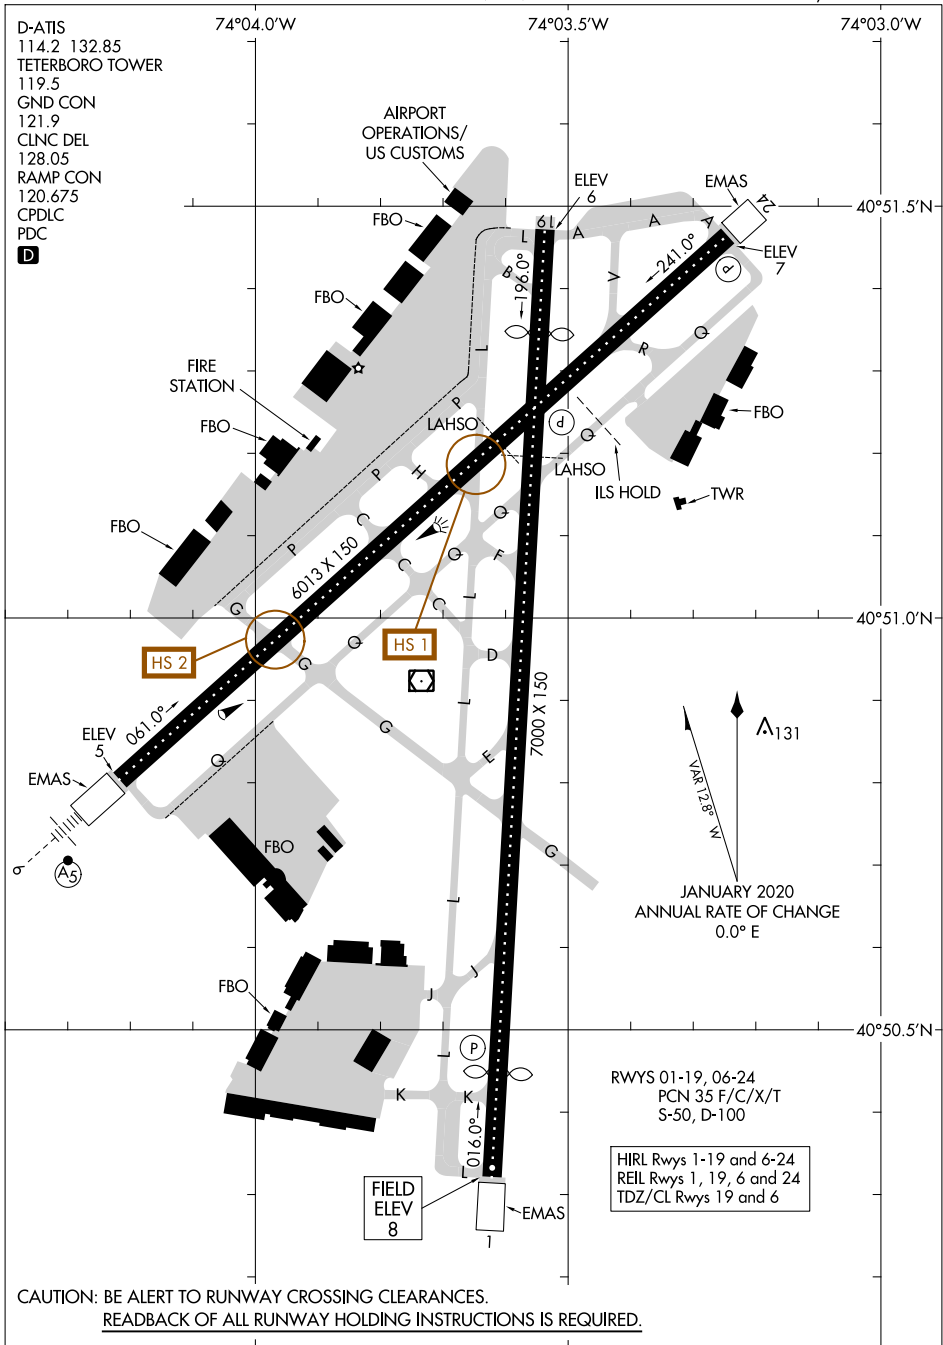

AIRPORT DIAGRAM

AL-890 (FAA)

TETERBORO (TEB)
TETERBORO, NEW JERSEY

NE-2, 08 AUG 2024 to 05 SEP 2024

NE-2, 08 AUG 2024 to 05 SEP 2024

AIRPORT DIAGRAM

TETERBORO, NEW JERSEY
TETERBORO (TEB)