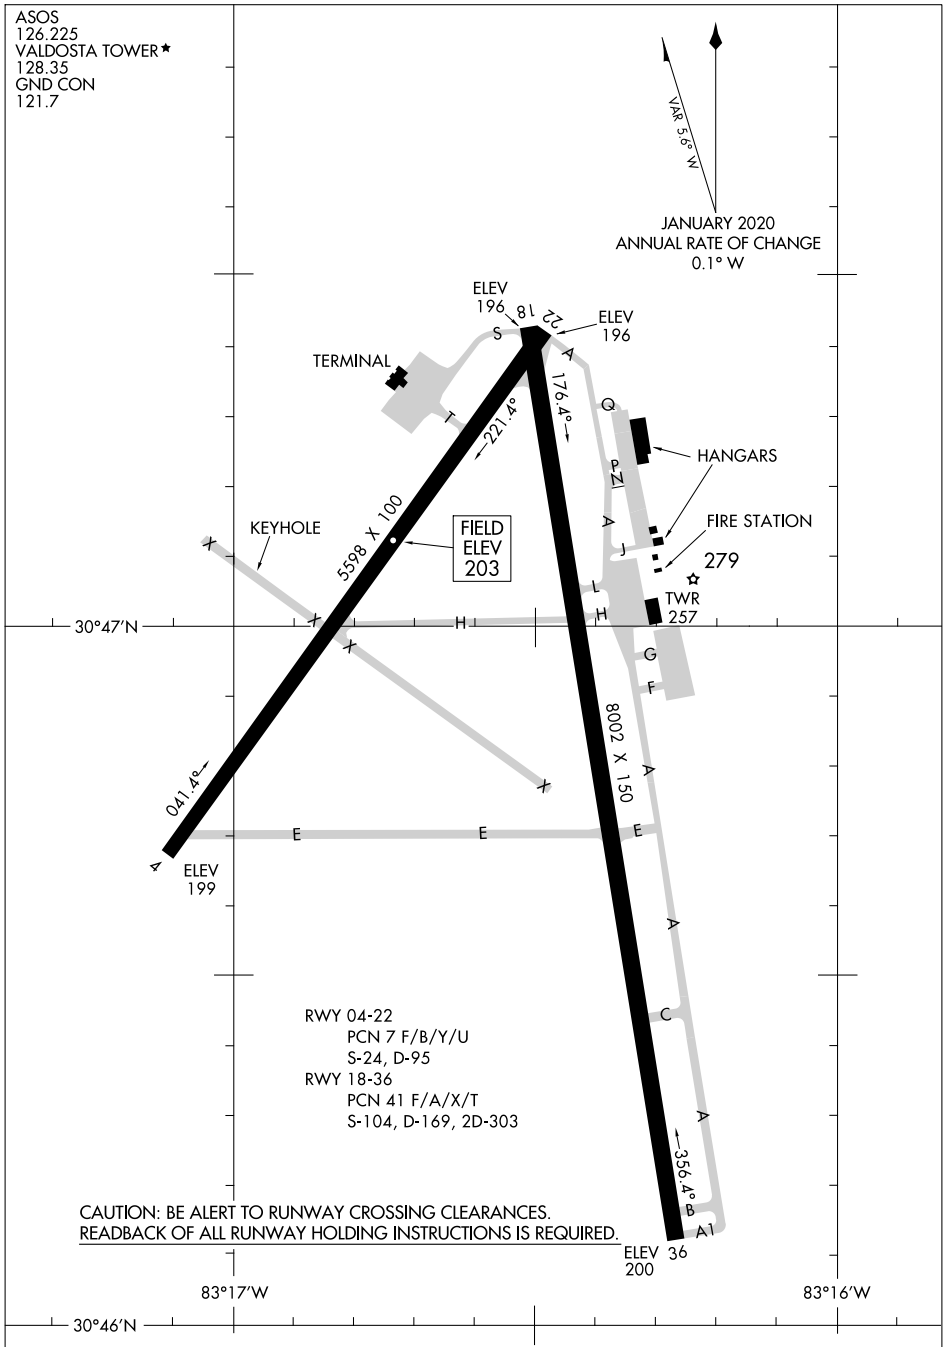

24081

AIRPORT DIAGRAM

AL-892 (FAA)

VALDOSTA RGNL (VLD)

VALDOSTA, GEORGIA

ASOS
 126.225
 VALDOSTA TOWER *
 128.35
 GND CON
 121.7

↑
 VAB 3.0° N
 JANUARY 2020
 ANNUAL RATE OF CHANGE
 0.1° W

SE-4, 08 AUG 2024 to 05 SEP 2024

SE-4, 08 AUG 2024 to 05 SEP 2024

AIRPORT DIAGRAM

24081

VALDOSTA, GEORGIA
VALDOSTA RGNL (VLD)