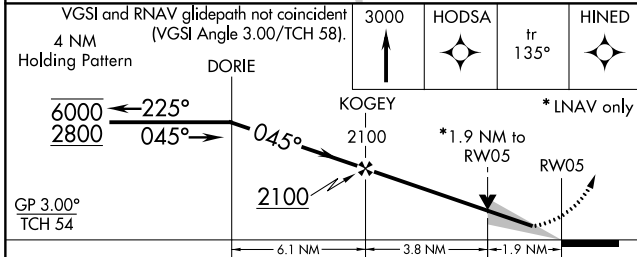

WAAS CH 70303 W05A	APP CRS 045°	Rwy Idg 5601 TDZE 205 Apt Elev 221
--	------------------------	---

RNAV (GPS) RWY 5

MASSENA INTL-RICHARDS FLD (MSS)

RNP APCH- GPS.	MISSED APPROACH: Climb to 3000 direct HODSA and on track 135° to HINED and hold.
<p>Circling Rwy 9, 23, 27 NA at night. For uncompensated Baro-VNAV systems, LNAV/VNAV NA below -15°C or above 54°C.</p>	

ASOS 128.075	BOSTON CENTER 135.25 377.1	UNICOM 123.0 (CTAF) 1
------------------------	--------------------------------------	---------------------------------

NE-2, 08 AUG 2024 to 05 SEP 2024

NE-2, 08 AUG 2024 to 05 SEP 2024

CATEGORY	A	B	C	D
LPV DA		455-3/4	250 (300-3/4)	
LNAV/VNAV DA		968-2 1/2	763 (800-2 1/2)	
LNAV MDA	860-1	655 (700-1)	860-1 7/8	655 (700-1 7/8)
CIRCLING	860-1	639 (700-1)	880-1 7/8 659 (700-1 7/8)	900-2 1/4 679 (700-2 1/4)