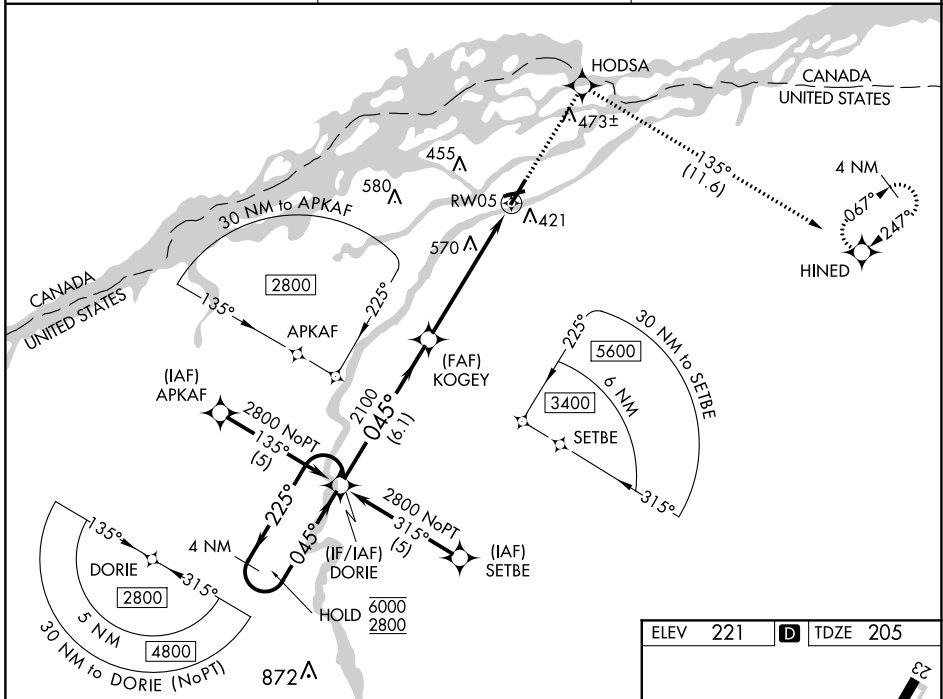

WAAS CH 70303 W05A	APP CRS 045°	Rwy Idg 5601 TDZE 205 Apt Elev 221
--	------------------------	---

RNAV (GPS) RWY 5

MASSENA INTL-RICHARDS FLD (MSS)

RNP APCH- GPS.	MISSED APPROACH: Climb to 3000 direct HODSA and on track 135° to HINED and hold.
<p>Circling Rwy 9, 23, 27 NA at night. For uncompensated Baro-VNAV systems, LNAV/VNAV NA below -15°C or above 54°C.</p>	

ASOS 128.075	BOSTON CENTER 135.25 377.1	UNICOM 123.0 (CTAF) 1
------------------------	--------------------------------------	---------------------------------

NE-2, 08 AUG 2024 to 05 SEP 2024

NE-2, 08 AUG 2024 to 05 SEP 2024

CATEGORY	A	B	C	D
LPV DA		455-3/4	250 (300-3/4)	
LNAV/VNAV DA		968-2 1/2	763 (800-2 1/2)	
LNAV MDA	860-1	655 (700-1)	860-1 7/8	655 (700-1 7/8)
CIRCLING	860-1	639 (700-1)	880-1 7/8 659 (700-1 7/8)	900-2 1/4 679 (700-2 1/4)