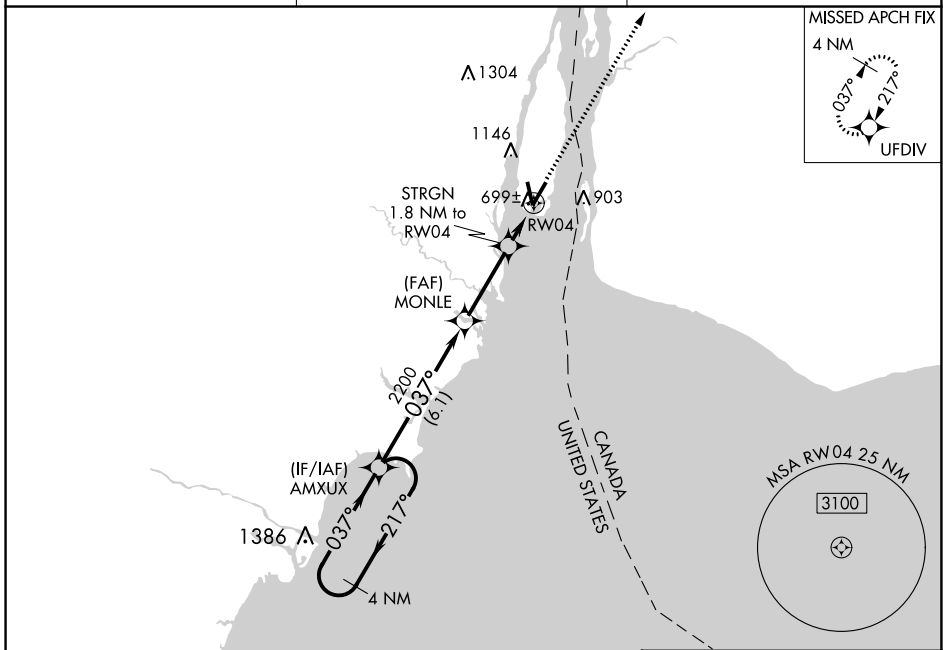

APP CRS 037°	Rwy Idg TDZE Apt Elev	4846 588 591
------------------------	-----------------------------	---

RNAV (GPS) RWY 4

GROSSE ILE MUNI (ONZ)

RNP APCH.

▼
▲ Rwy 4 helicopter visibility reduction below ¾ SM NA.

MISSED APPROACH: Climb to 2400 direct UFDIV and hold.

AWOS-3
119.675

DETROIT APP CON
134.3 284.0

UNICOM
123.0 (CTAF) 0

EC-1, 08 AUG 2024 to 05 SEP 2024

EC-1, 08 AUG 2024 to 05 SEP 2024

ELEV 591 TDZE 588

CATEGORY	A	B	C	D
LNVA MDA	960-1 372 (400-1)		960-1¼ 372 (400-1¼)	
CIRCLING	1460-1¼ 869 (900-1¼)	1460-2½ 869 (900-2½)		1460-2¾ 869 (900-2¾)