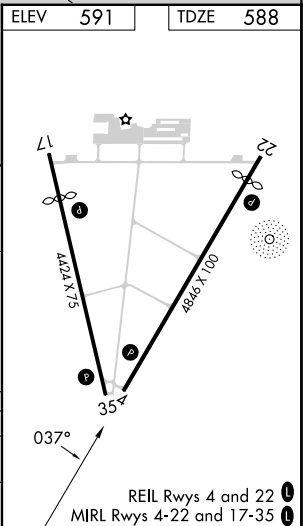

APP CRS 037°	Rwy Idg TDZE Apt Elev	4846 588 591
------------------------	-----------------------------	---

RNAV (GPS) RWY 4

GROSSE ILE MUNI (ONZ)

RNP APCH.

▼
▲ Rwy 4 helicopter visibility reduction below ¾ SM NA.

MISSED APPROACH: Climb to 2400 direct UFDIV and hold.

AWOS-3
119.675

DETROIT APP CON
134.3 284.0

UNICOM
123.0 (CTAF) 0

EC-1, 08 AUG 2024 to 05 SEP 2024

EC-1, 08 AUG 2024 to 05 SEP 2024

ELEV 591 TDZE 588

CATEGORY	A	B	C	D
LNVA MDA	960-1 372 (400-1)		960-1¼ 372 (400-1¼)	
CIRCLING	1460-1¼ 869 (900-1¼)	1460-2½ 869 (900-2½)		1460-2¾ 869 (900-2¾)