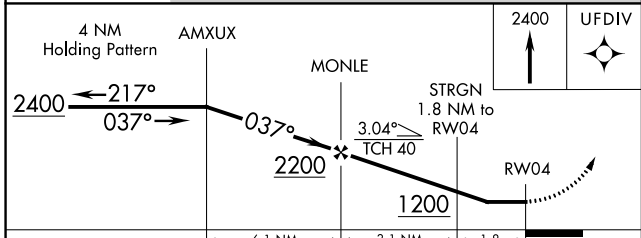

MISSED APPROACH: Climb to 2400 direct UFDIV and hold.

AWOS-3
119.675

DETROIT APP CON
134.3 284.0

UNICOM
123.0 (CTAF) 0

EC-1, 08 AUG 2024 to 05 SEP 2024

EC-1, 08 AUG 2024 to 05 SEP 2024

ELEV 591 TDZE 588

CATEGORY	A	B	C	D
LNVA MDA	960-1 372 (400-1)		960-1¼ 372 (400-1¼)	
CIRCLING	1460-1¼ 869 (900-1¼)	1460-2½ 869 (900-2½)		1460-2¾ 869 (900-2¾)