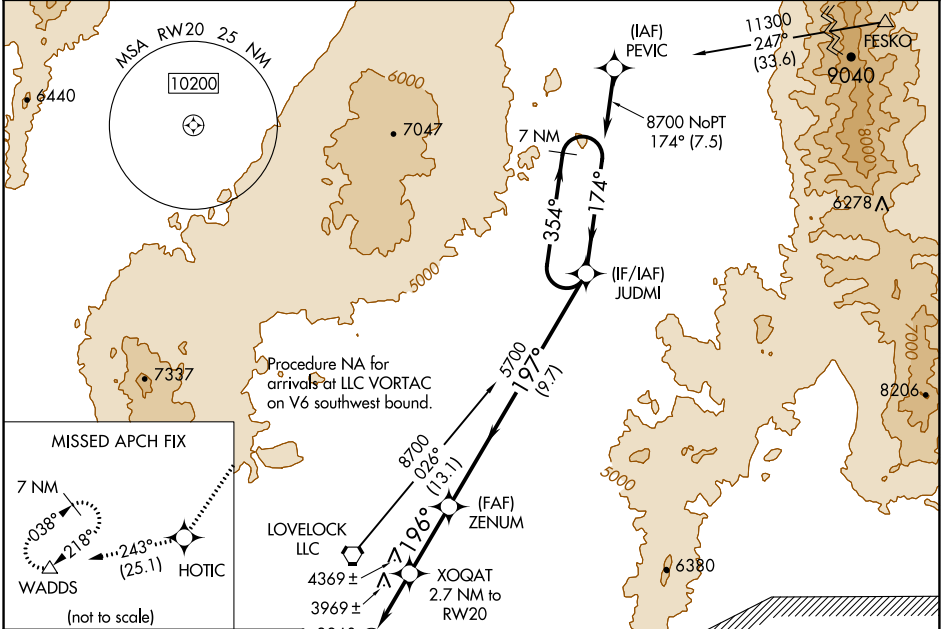

WAAS CH 78240 W20A	APP CRS 196°	Rwy ldg 5529 TDZE 3908 Apt Elev 3908
--	------------------------	---

RNAV (GPS) RWY 20

DERBY FLD (LOL)

<p>For uncompensated Baro-VNAV systems, LNAV/VNAV NA below -19°C (-2°F) or above 52°C (127°F). Circling NA northwest of Rwy 2-20. DME/DME RNP-0.3 NA.</p>	<p>MISSED APPROACH: Climb to 10000 direct HOTIC and on track 243° to WADDS and hold.</p>	
	<p>ASOS 120.675</p>	<p>OAKLAND CENTER 128.8 285.5</p>

ELEV 3908	TDZE 3908
------------------	------------------

CATEGORY	A	B	C	D
LPV DA	4158-1		250 (300-1)	
LNAV/VNAV DA	4249-1½		341 (400-1½)	
LNAV MDA	4360-1	452 (500-1)	4360-1¾	452 (500-1¾)
CIRCLING	4360-1	452 (500-1)	4540-1¾ 632 (700-1¾)	4680-2½ 772 (800-2½)

SW-4, 08 AUG 2024 to 05 SEP 2024

SW-4, 08 AUG 2024 to 05 SEP 2024