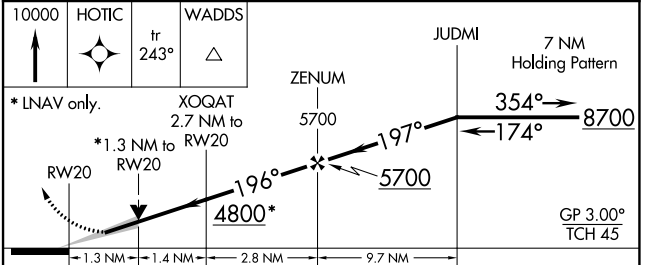

WAAS CH 78240 W20A	APP CRS 196°	Rwy ldg 5529 TDZE 3908 Apt Elev 3908
--	------------------------	---

RNAV (GPS) RWY 20

DERBY FLD (LOL)

<p>For uncompensated Baro-VNAV systems, LNAV/VNAV NA below -19°C (-2°F) or above 52°C (127°F). Circling NA northwest of Rwy 2-20. DME/DME RNP-0.3 NA.</p>	<p>MISSED APPROACH: Climb to 10000 direct HOTIC and on track 243° to WADDS and hold.</p>	
	<p>ASOS 120.675</p>	<p>OAKLAND CENTER 128.8 285.5</p>

ELEV 3908	TDZE 3908
------------------	------------------

CATEGORY	A	B	C	D
LPV DA	4158-1		250 (300-1)	
LNAV/VNAV DA	4249-1½		341 (400-1½)	
LNAV MDA	4360-1	452 (500-1)	4360-1¾	452 (500-1¾)
CIRCLING	4360-1	452 (500-1)	4540-1¾ 632 (700-1¾)	4680-2½ 772 (800-2½)

SW-4, 08 AUG 2024 to 05 SEP 2024

SW-4, 08 AUG 2024 to 05 SEP 2024