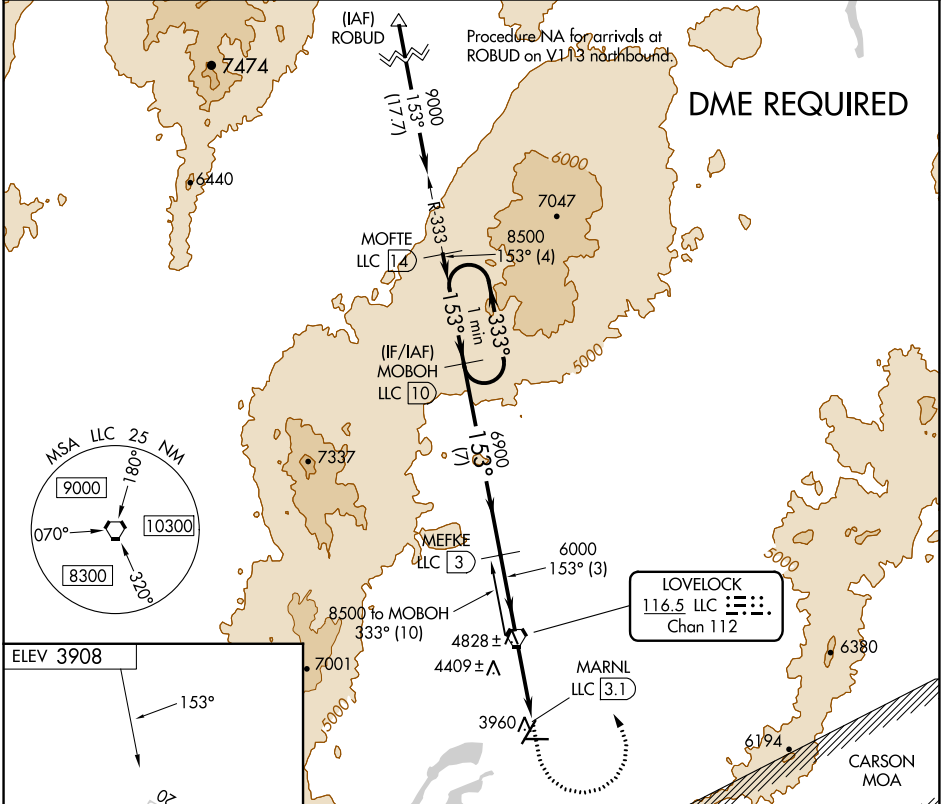

VORTAC LLC 116.5 Chan 112	APP CRS 153°	Rwy Idg TDZE Apt Elev 3908	N/A N/A 3908
---	------------------------	--	---

VOR-A

DERBY FLD (LOL)

⚠ Circling NA northwest of Rwy 2-20. DME required.

⚠ MISSED APPROACH: Climb to 5500 then climbing left turn to 9200 direct LLC VORTAC and on LLC VORTAC R-333 to MOBOH/LLC 10 DME and hold, continue climb-in-hold to 9200.

ASOS 120.675	OAKLAND CENTER 128.8 285.5	UNICOM 122.8 (CTAF)
------------------------	--------------------------------------	-------------------------------

CATEGORY	A	B	C	D
ⓐ CIRCLING	4800-1¼	892 (900-1¼)	4800-2¾ 892 (900-2¾)	4860-3 952 (1000-3)

SW-4, 08 AUG 2024 to 05 SEP 2024

SW-4, 08 AUG 2024 to 05 SEP 2024