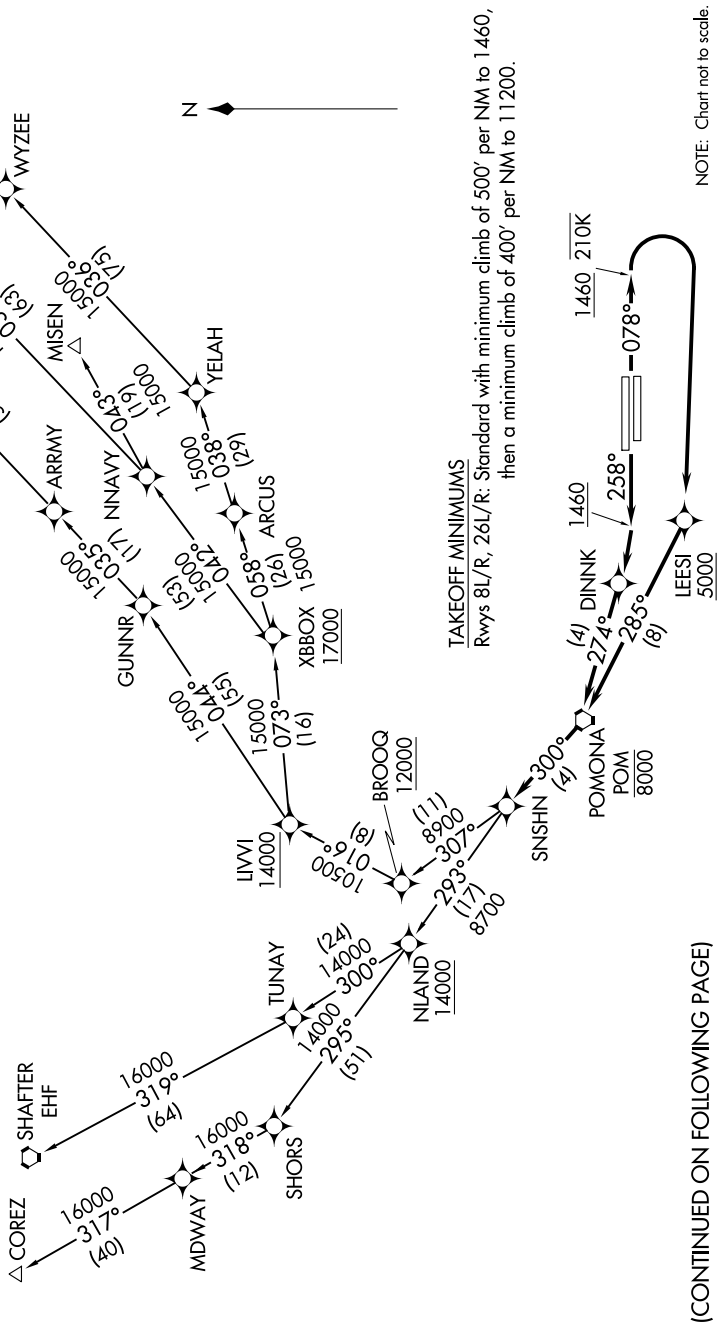

SW-3, 08 AUG 2024 to 05 SEP 2024

D-ATIS 124.25
 CLNC DEL 132.9
 CPDLC 121.9 257.8
 GND CON 120.6 360.775
 ONTARIO TOWER 125.5 349.0
 SOCIAL DEP CON

**TOP ALTITUDE:
FL230**

NOTE: RNAV 1.
 NOTE: RADAR required.
 NOTE: DME/DME/IRU or GPS required.
 NOTE: Turbojet and turboprop aircraft only.
 NOTE: MISEN transition restricted to aircraft landing LAS terminal area.
 NOTE: HAILO/BEALE/YELAH transition ATC only.
 NOTE: Maintain at or below 250K unless otherwise directed by ATC.

NOTE: Chart not to scale.

(CONTINUED ON FOLLOWING PAGE)

SW-3, 08 AUG 2024 to 05 SEP 2024