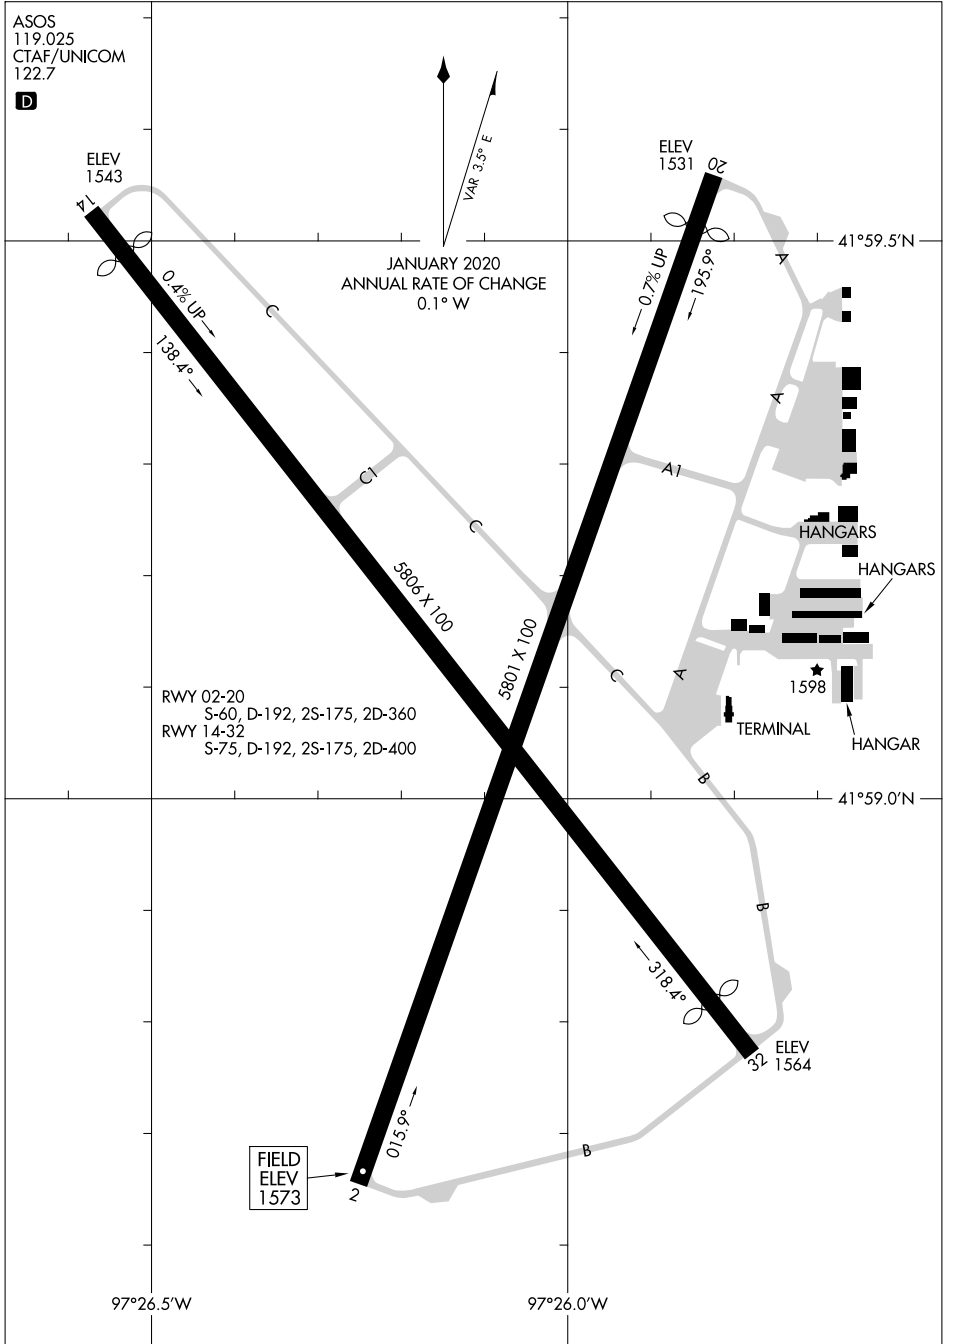

21112 **AIRPORT DIAGRAM** NORFOLK RGNL/KARL STEFAN MEML FLD (OFK) NORFOLK, NEBRASKA
 AL-974 (FAA)

ASOS
 119,025
 CTAF/UNICOM
 122.7

NC-2, 08 AUG 2024 to 05 SEP 2024

NC-2, 08 AUG 2024 to 05 SEP 2024

AIRPORT DIAGRAM NORFOLK, NEBRASKA
 21112 NORFOLK RGNL/KARL STEFAN MEML FLD (OFK)