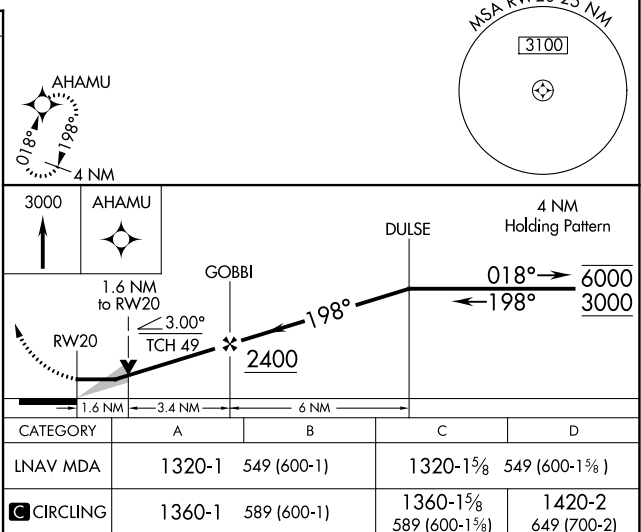

APP CRS	Rwy Idg	<b>5602</b>
<b>198°</b>	TDZE	<b>771</b>
	Apt Elev	<b>771</b>

# RNAV (GPS) RWY 20

MC ALESTER RGNL (M.L.C)

RNP APCH.	MISSED APPROACH: Climb to 3000 direct AHAMU and hold.
-----------	---

ASOS <b>120.425</b>	FORT WORTH CENTER <b>132.2 338.35</b>	UNICOM <b>122.95 (CTAF)</b>
------------------------	--	--------------------------------

SC-1, 08 AUG 2024 to 05 SEP 2024

SC-1, 08 AUG 2024 to 05 SEP 2024