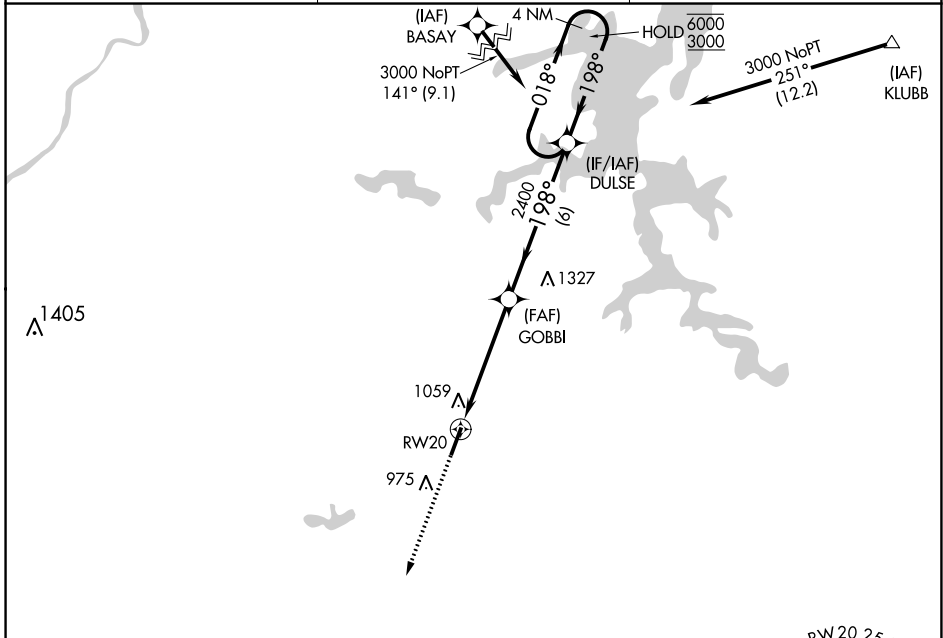

APP CRS	Rwy Idg	<b>5602</b>
<b>198°</b>	TDZE	<b>771</b>
	Apt Elev	<b>771</b>

# RNAV (GPS) RWY 20

MC ALESTER RGNL (M.L.C)

RNP APCH.	MISSED APPROACH: Climb to 3000 direct AHAMU and hold.
-----------	---

ASOS <b>120.425</b>	FORT WORTH CENTER <b>132.2 338.35</b>	UNICOM <b>122.95 (CTAF)</b>
------------------------	--	--------------------------------

SC-1, 08 AUG 2024 to 05 SEP 2024

SC-1, 08 AUG 2024 to 05 SEP 2024