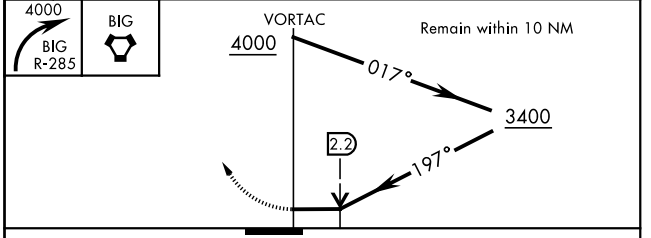

VORTAC BIG 114.9 Chan 96	APCH CRS 197°	Rwy Idg 8000 TDZE 1239 Arpt Elev 1285	AL-1218 [USA]	ALLEN AAF (PABI)
--	-------------------------	--	---------------	------------------

⚠ * Circling not authorized East of Rwy 1-19. MISSED APPROACH: Climbing right turn to 4000 via BIG R-285, then right turn direct BIG VORTAC and hold.

ATIS 132.075	ASOS 135.65	ANCHORAGE CENTER 135.3 322.5	CTAF 122.9	ALLEN TOWER ★ 119.8 235.775 40.8 (E) FM	GND CON 118.225 251.05
------------------------	-----------------------	--	----------------------	---	----------------------------------