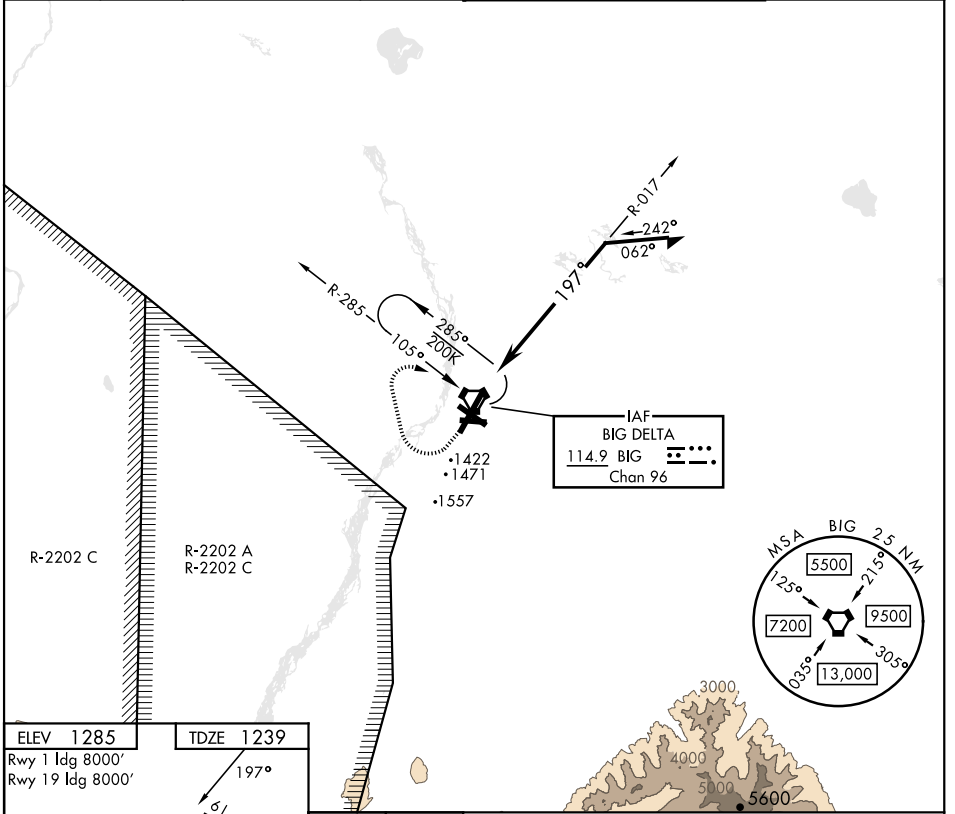

VORTAC BIG 114.9 Chan 96	APCH CRS 197°	Rwy Idg 8000 TDZE 1239 Arpt Elev 1285	AL-1218 [USA]	ALLEN AAF (PABI)
--	-------------------------	--	---------------	------------------

⚠ * Circling not authorized East of Rwy 1-19. MISSED APPROACH: Climbing right turn to 4000 via BIG R-285, then right turn direct BIG VORTAC and hold.

ATIS 132.075	ASOS 135.65	ANCHORAGE CENTER 135.3 322.5	CTAF 122.9	ALLEN TOWER ★ 119.8 235.775 40.8 (E) FM	GND CON 118.225 251.05
------------------------	-----------------------	--	----------------------	---	----------------------------------

CATEGORY	A	B	C	D
S-19	1940-1 701	(700-1)	1940-2 701	(700-2)
CIRCLING *	1940-1 655	(700-1)	1940-2 655 (700-2)	2040-2½ 755 (800-2½)

AK, 11 JUL 2024 to 05 SEP 2024

AK, 11 JUL 2024 to 05 SEP 2024