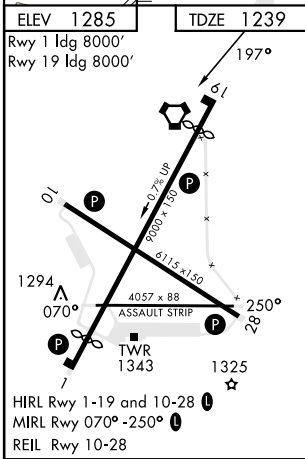

VORTAC BIG 114.9 Chan 96	APCH CRS 197°	Rwy Idg 8000 TDZE 1239 Arpt Elev 1285	AL-1218 [USA]	ALLEN AAF (PABI)
--	-------------------------	--	---------------	------------------

⚠ * Circling not authorized East of Rwy 1-19. MISSED APPROACH: Climbing right turn to 4000 via BIG R-285, then right turn direct BIG VORTAC and hold.

ATIS 132.075	ASOS 135.65	ANCHORAGE CENTER 135.3 322.5	CTAF 122.9	ALLEN TOWER ★ 119.8 235.775 40.8 (E) FM	GND CON 118.225 251.05
------------------------	-----------------------	--	----------------------	---	----------------------------------

CATEGORY	A	B	C	D
S-19	1940-1 701	(700-1)	1940-2 701	(700-2)
CIRCLING *	1940-1 655	(700-1)	1940-2 655 (700-2)	2040-2½ 755 (800-2½)

AK, 11 JUL 2024 to 05 SEP 2024

AK, 11 JUL 2024 to 05 SEP 2024