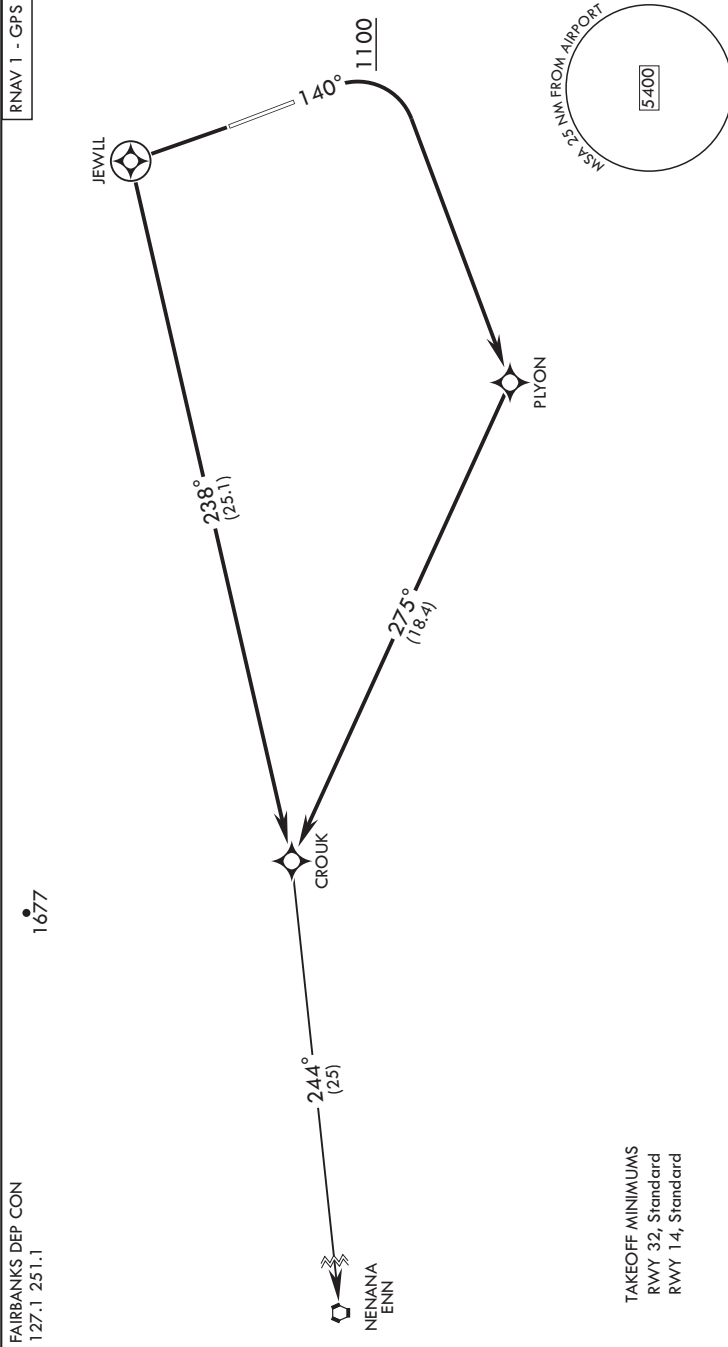

# CROUK ONE DEPARTURE (RNAV) (CROUK1.ENN)

## DEPARTURE ROUTE DESCRIPTION

**TAKEOFF RWY 14:** Climb on heading 140° to 1100, then climbing right turn direct PLYON, and track 275° to CROUK, thence...

**TAKEOFF RWY 32:** Climb direct JEWELL then track 238° to CROUK, thence...

**NENANA TRANSITION (CROUK1.ENN):** Track 244° to ENN.