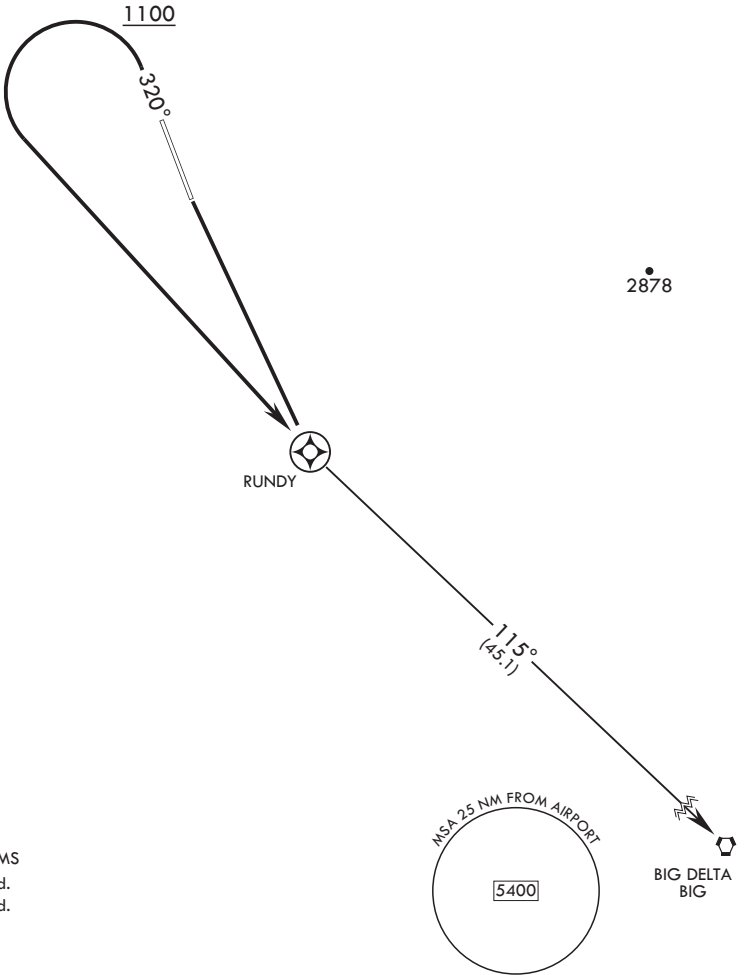

# RUNDY ONE DEPARTURE (RNAV) (RUNDY1.BIG)

FAIRBANKS DEP CON  
127.1 251.1

RNAV1 - GPS

2878

RUNDY

MSA 25 NM FROM AIRPORT

5400

BIG DELTA  
BIG

TAKEOFF MINIMUMS  
RWY 14, Standard.  
RWY 32, Standard.

## DEPARTURE ROUTE DESCRIPTION

TAKEOFF RWY 14: Climb to RUNDY, thence...

TAKEOFF RWY 32: Climb on heading 320° to 1100, then climbing left turn direct RUNDY, thence...

BIG DELTA TRANSITION (RUNDY1.BIG): Track 115° to BIG.