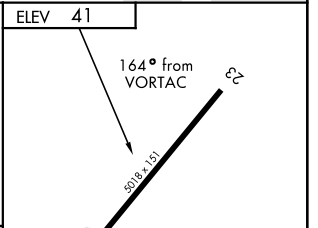

VORTAC HCM 108.8 Chan 25	APCH CRS 164°	Rwy Idg TDZE Arprt Elev 5018 N/A 41	AL-3214 [USA]	CAMP PEARY LNDG STRIP (KW94)
--	-------------------------	---	---------------	------------------------------

▼ * Circling to Rwy 23 NA at night.
Restricted airfield, PPR. Contact Camp Peary Ops prior to landing.

MISSED APPROACH: Climbing left turn to 2000 direct HCM VORTAC and hold.

WILLIAMSBURG-JAMESTOWN AWOS-3 120.625	NORFOLK APP CON 125.7 335.625
---	---

CATEGORY	A	B	C	D
CIRCLING *	620-1	579 (600-1)	620-1½ 579 (600-1½)	620-2 579 (600-2)
NEWPORT NEWS / WILLIAMSBURG INTL ALTIMETER SETTING				
CIRCLING *	640-1	599 (600-1)	640-1½ 599 (600-1½)	640-2 599 (600-2)

ELEV	41
FAF to MAP 8.7 NM	
Knots	60 90 120 150 180
Min:Sec	8:42 5:48 4:21 3:29 2:54

WILLIAMSBURG, VIRGINIA 37°18'N-76°38'W CAMP PEARY LNDG STRIP (KW94)

Orig

NE-3, 08 AUG 2024 to 05 SEP 2024

NE-3, 08 AUG 2024 to 05 SEP 2024