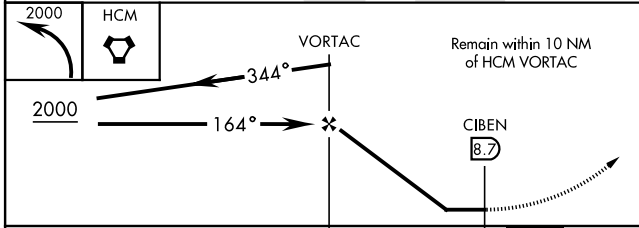

VORTAC HCM 108.8 Chan 25	APCH CRS 164°	Rwy Idg TDZE Arprt Elev 5018 N/A 41	AL-3214 [USA]	CAMP PEARY LNDG STRIP (KW94)
--	-------------------------	---	---------------	------------------------------

▼ * Circling to Rwy 23 NA at night.
Restricted airfield, PPR. Contact Camp Peary Ops prior to landing.

MISSED APPROACH: Climbing left turn to 2000 direct HCM VORTAC and hold.

WILLIAMSBURG-JAMESTOWN AWOS-3 120.625	NORFOLK APP CON 125.7 335.625
---	---

CATEGORY	A	B	C	D
CIRCLING *	620-1	579 (600-1)	620-1½ 579 (600-1½)	620-2 579 (600-2)
NEWPORT NEWS / WILLIAMSBURG INTL ALTIMETER SETTING				
CIRCLING *	640-1	599 (600-1)	640-1½ 599 (600-1½)	640-2 599 (600-2)

ELEV	41
FAF to MAP 8.7 NM	
Knots	60 90 120 150 180
Min:Sec	8:42 5:48 4:21 3:29 2:54

WILLIAMSBURG, VIRGINIA 37°18'N-76°38'W CAMP PEARY LNDG STRIP (KW94)

Orig

NE-3, 08 AUG 2024 to 05 SEP 2024

NE-3, 08 AUG 2024 to 05 SEP 2024