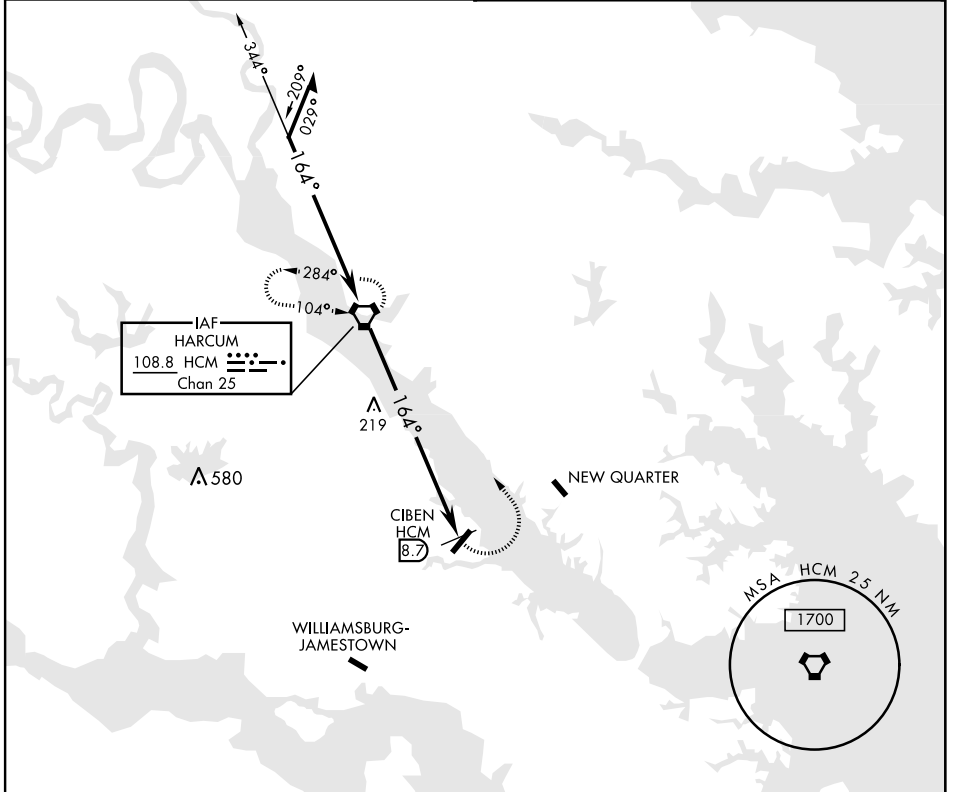

VORTAC HCM 108.8 Chan 25	APCH CRS 164°	Rwy Idg TDZE Arprt Elev 5018 N/A 41	AL-3214 [USA]	CAMP PEARY LNDG STRIP (KW94)
--	-------------------------	---	---------------	------------------------------

▼ * Circling to Rwy 23 NA at night.
Restricted airfield, PPR. Contact Camp Peary Ops prior to landing.

MISSED APPROACH: Climbing left turn to 2000 direct HCM VORTAC and hold.

WILLIAMSBURG-JAMESTOWN AWOS-3 120.625	NORFOLK APP CON 125.7 335.625
---	---

CATEGORY	A	B	C	D
CIRCLING *	620-1	579 (600-1)	620-1½ 579 (600-1½)	620-2 579 (600-2)
NEWPORT NEWS / WILLIAMSBURG INTL ALTIMETER SETTING				
CIRCLING *	640-1	599 (600-1)	640-1½ 599 (600-1½)	640-2 599 (600-2)

ELEV	41
FAF to MAP 8.7 NM	
Knots	60 90 120 150 180
Min:Sec	8:42 5:48 4:21 3:29 2:54

WILLIAMSBURG, VIRGINIA 37°18'N-76°38'W CAMP PEARY LNDG STRIP (KW94)

Orig

NE-3, 08 AUG 2024 to 05 SEP 2024

NE-3, 08 AUG 2024 to 05 SEP 2024