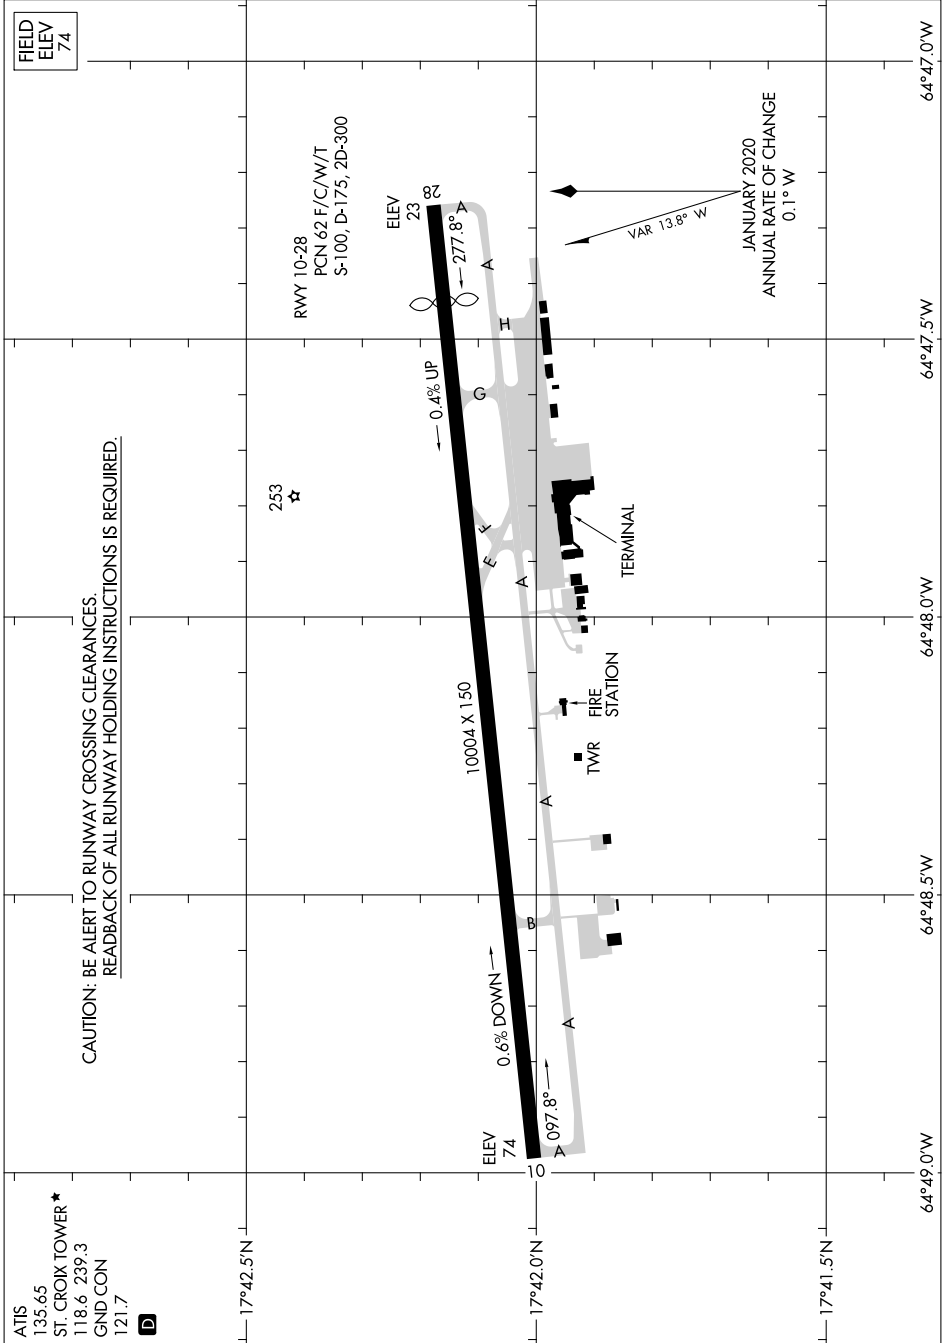

AIRPORT DIAGRAM

AL-5008 (FAA)

HENRY E ROHLSSEN (STX)(TISX)
CHRISTIANSTED, ST. CROIX, VIRGIN ISLANDS

SE-3, 08 AUG 2024 to 05 SEP 2024

SE-3, 08 AUG 2024 to 05 SEP 2024