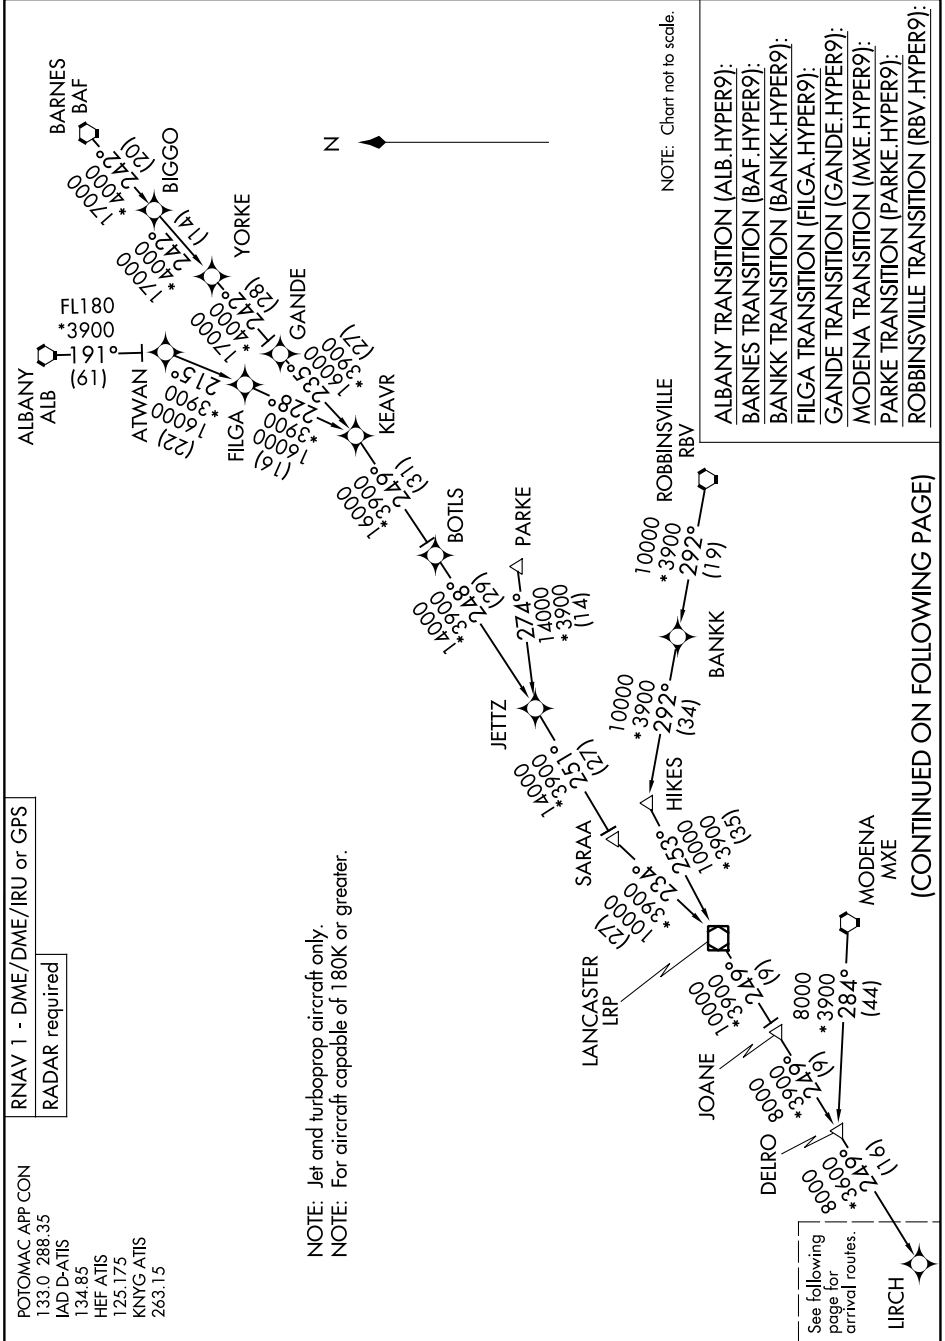

HYPER NINE ARRIVAL (RNAV) Transition Routes

NE-3, 08 AUG 2024 to 05 SEP 2024

RNAV 1 - DME/DME/IRU or GPS
RADAR required

POTOMAC APP CON
 133.0 288.35
 IAD D-ATIS
 134.85
 HEF ATIS
 125.175
 KNYG ATIS
 263.15

See following page for arrival routes.

(CONTINUED ON FOLLOWING PAGE)

HYPER NINE ARRIVAL (RNAV) Transition Routes

NE-3, 08 AUG 2024 to 05 SEP 2024