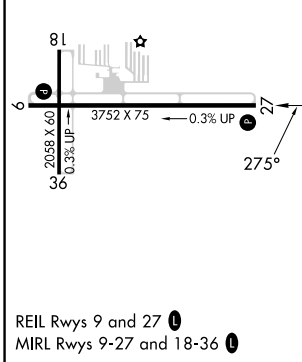

APP CRS 275°	Rwy Idg 3752
	TDZE 602
	Apt Elev 604

RNAV (GPS) RWY 27

GRAND HAVEN MEML AIRPARK (3GM)

RNP APCH. ▼ ▲ NA	Use Muskegon altimeter setting. Rwy 27 helicopter visibility reduction below 3/4 SM NA. Circling Rwy 18, 36 NA at night.	MISSED APPROACH: Climb to 3000 direct WASOG and hold.

MKG ASOS 124.3	GREAT LAKES APP CON* 133.825 290.35	UNICOM 122.7 (CTAF) 0

CATEGORY	A	B	C	D
LNAV MDA	1000-1 398 (400-1)			NA
CIRCLING	1240-1	636 (700-1)	1320-2 716 (800-2)	NA