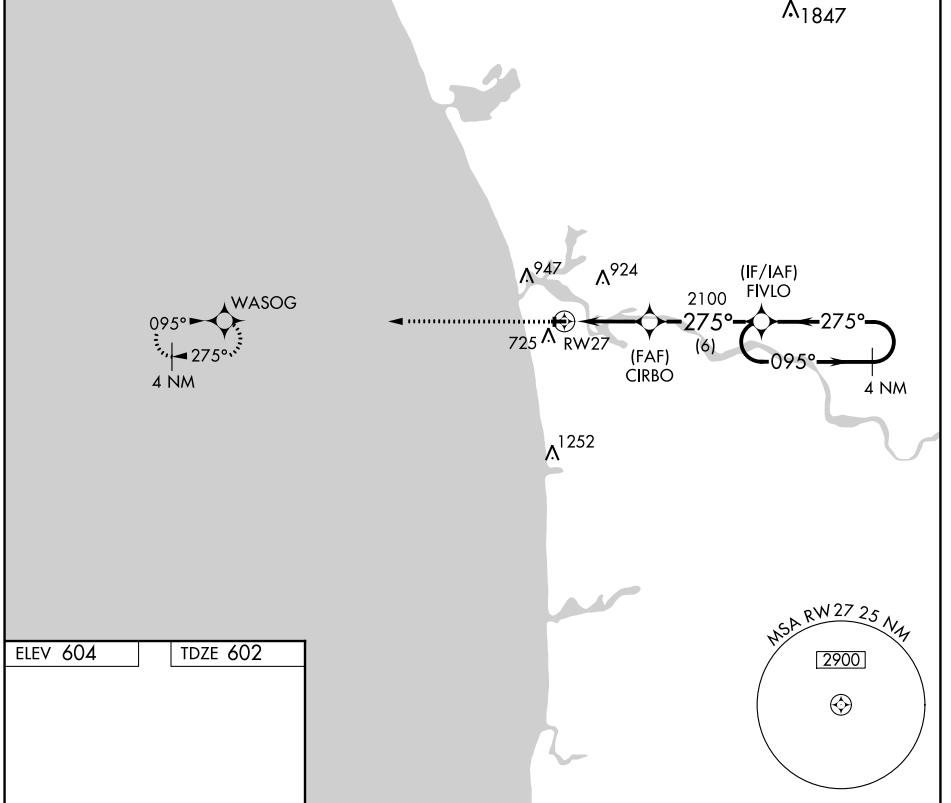

APP CRS <b>275°</b>	Rwy Idg <b>3752</b>
	TDZE <b>602</b>
	Apt Elev <b>604</b>

# RNAV (GPS) RWY 27

GRAND HAVEN MEML AIRPARK (3GM)

RNP APCH. ▼ ▲ NA	Use Muskegon altimeter setting. Rwy 27 helicopter visibility reduction below 3/4 SM NA. Circling Rwy 18, 36 NA at night.	MISSED APPROACH: Climb to 3000 direct WASOG and hold.
------------------------	--	--

MKG ASOS <b>124.3</b>	GREAT LAKES APP CON* <b>133.825 290.35</b>	UNICOM <b>122.7</b> (CTAF) <b>0</b>
--------------------------	---	--

CATEGORY	A	B	C	D
LNAV MDA	1000-1 398 (400-1)			NA
CIRCLING	1240-1	636 (700-1)	1320-2 716 (800-2)	NA