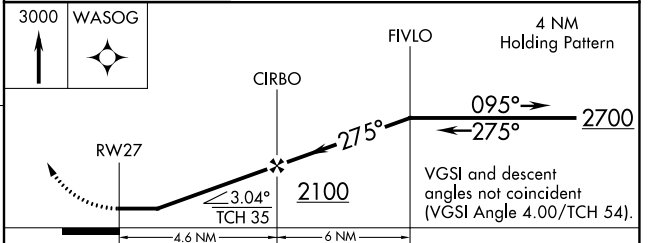

APP CRS 275°	Rwy Idg 3752
	TDZE 602
	Apt Elev 604

RNAV (GPS) RWY 27

GRAND HAVEN MEML AIRPARK (3GM)

RNP APCH. ▼ ▲ NA	Use Muskegon altimeter setting. Rwy 27 helicopter visibility reduction below 3/4 SM NA. Circling Rwy 18, 36 NA at night.	MISSED APPROACH: Climb to 3000 direct WASOG and hold.

MKG ASOS 124.3	GREAT LAKES APP CON* 133.825 290.35	UNICOM 122.7 (CTAF) 0

CATEGORY	A	B	C	D
LNAV MDA	1000-1 398 (400-1)			NA
CIRCLING	1240-1	636 (700-1)	1320-2 716 (800-2)	NA