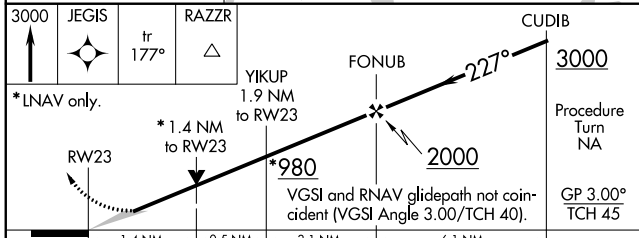

RNAV (GPS) RWY 23

WATERVILLE RGNL (WVL)

WAAS CH 63100 W23A	APP CRS 227°	Rwy Idg TDZE 333 Apt Elev 333
--	------------------------	---

⚠ Circling to Rwy 14 and 32 NA at night. DME/DME RNP-0.3 NA. When local altimeter setting not received, use Augusta altimeter setting; increase LPV DA to 618 feet and all visibilities ¼ SM; increase all MDAs 40 feet and increase LNAV Cat C and Circling Cat D visibility ¼ SM. VDP NA when using Augusta altimeter setting.

MISSED APPROACH: Climb to 3000 direct JEGIS and via 177° track to RAZZR and hold.

AWOS-3PT 118.375	PORTLAND APP CON ★ 128.35 299.2	CLNC DEL 124.6 299.2	UNICOM 122.7 (CTAF)
----------------------------	---	--------------------------------	-------------------------------