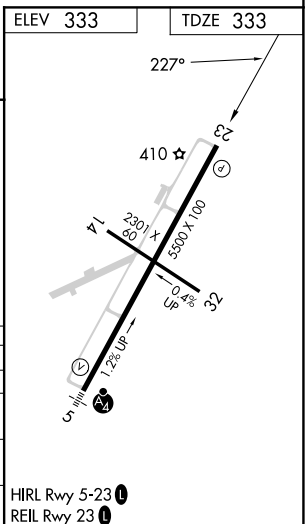

RNAV (GPS) RWY 23

WATERVILLE RGNL (WVL)

WAAS CH 63100 W23A	APP CRS 227°	Rwy Idg TDZE 333 Apt Elev 333
--	------------------------	---

⚠ Circling to Rwy 14 and 32 NA at night. DME/DME RNP-0.3 NA. When local altimeter setting not received, use Augusta altimeter setting; increase LPV DA to 618 feet and all visibilities ¼ SM; increase all MDAs 40 feet and increase LNAV Cat C and Circling Cat D visibility ¼ SM. VDP NA when using Augusta altimeter setting.

MISSED APPROACH: Climb to 3000 direct JEGIS and via 177° track to RAZZR and hold.

AWOS-3PT 118.375	PORTLAND APP CON ★ 128.35 299.2	CLNC DEL 124.6 299.2	UNICOM 122.7 (CTAF)
----------------------------	---	--------------------------------	-------------------------------

CATEGORY	A	B	C	D
LPV DA	583-¾ 250 (300-¾)			
LNAV/VNAV DA	NA			
LNAV MDA	800-1 467 (500-1)	800-1½ 467 (500-1½)	800-1½ 467 (500-1½)	800-1½ 467 (500-1½)
CIRCLING	860-1 527 (600-1)	1100-2¼ 767 (800-2¼)	1120-2½ 787 (800-2½)	