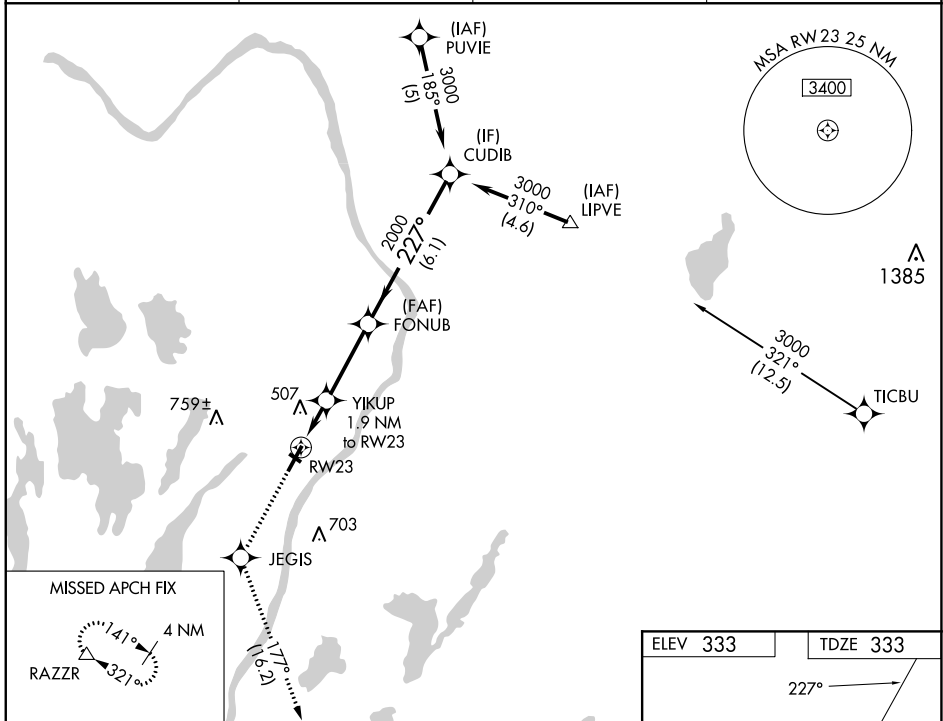

RNAV (GPS) RWY 23

WATERVILLE RGNL (WVL)

WAAS CH 63100 W23A	APP CRS 227°	Rwy Idg TDZE 333 Apt Elev 333
--	------------------------	---

⚠ Circling to Rwy 14 and 32 NA at night. DME/DME RNP-0.3 NA. When local altimeter setting not received, use Augusta altimeter setting; increase LPV DA to 618 feet and all visibilities ¼ SM; increase all MDAs 40 feet and increase LNAV Cat C and Circling Cat D visibility ¼ SM. VDP NA when using Augusta altimeter setting.

MISSED APPROACH: Climb to 3000 direct JEGIS and via 177° track to RAZZR and hold.

AWOS-3PT 118.375	PORTLAND APP CON ★ 128.35 299.2	CLNC DEL 124.6 299.2	UNICOM 122.7 (CTAF)
----------------------------	---	--------------------------------	-------------------------------

CATEGORY	A	B	C	D
LPV DA	583-¾ 250 (300-¾)			
LNAV/VNAV DA	NA			
LNAV MDA	800-1 467 (500-1)	800-1½ 467 (500-1½)	800-1½ 467 (500-1½)	800-1½ 467 (500-1½)
CIRCLING	860-1 527 (600-1)	1100-2¼ 767 (800-2¼)	1120-2½ 787 (800-2½)	

NE-1, 08 AUG 2024 to 05 SEP 2024

NE-1, 08 AUG 2024 to 05 SEP 2024