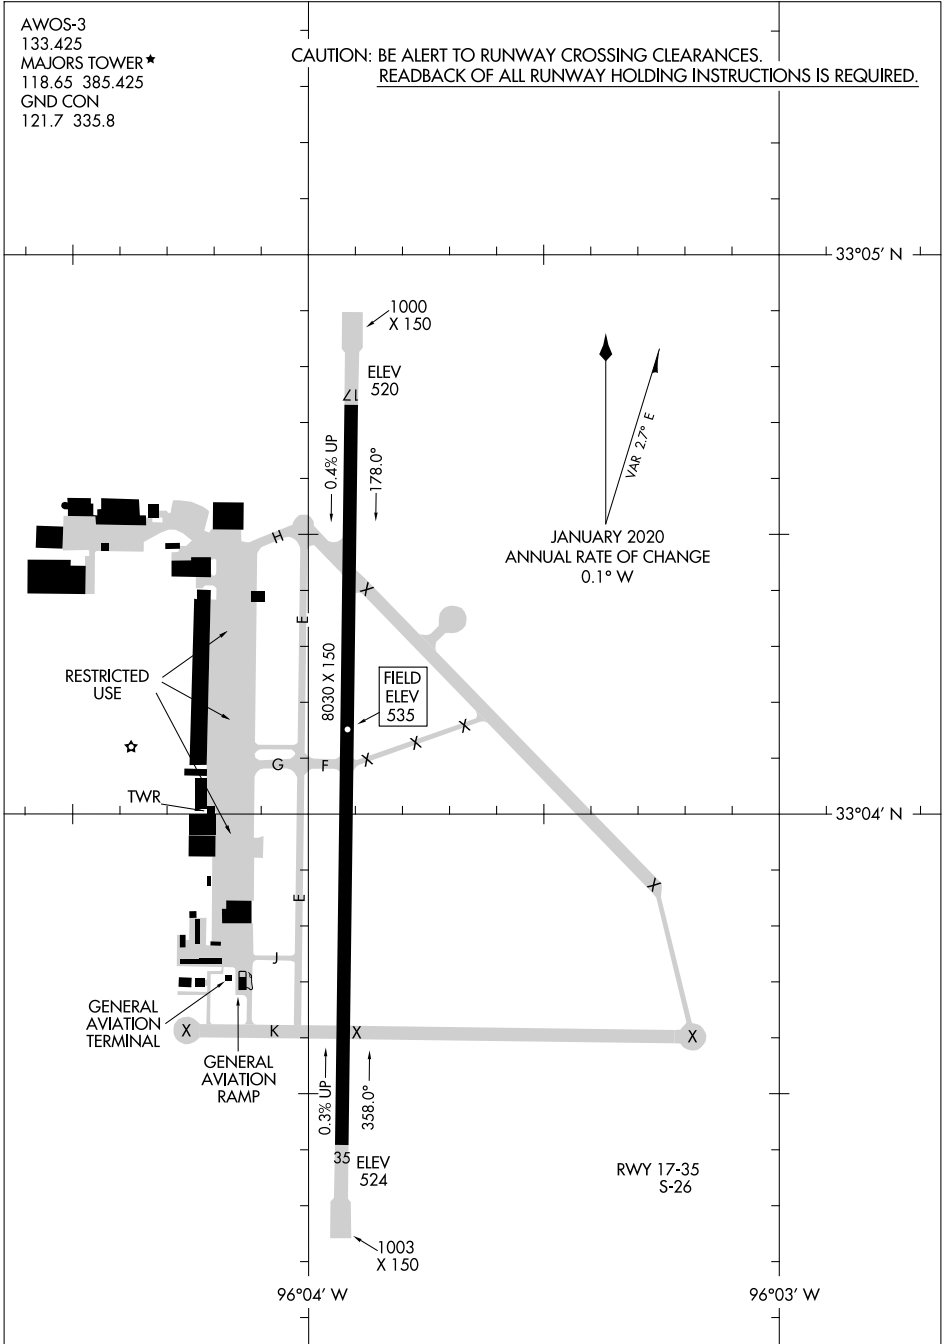

AIRPORT DIAGRAM

AL-5138 (FAA)

MAJORS (GVT)
GREENVILLE, TEXAS

AWOS-3
133.425
MAJORS TOWER ★
118.65 385.425
GND CON
121.7 335.8

CAUTION: BE ALERT TO RUNWAY CROSSING CLEARANCES.
READBACK OF ALL RUNWAY HOLDING INSTRUCTIONS IS REQUIRED.

SC-2, 08 AUG 2024 to 05 SEP 2024

SC-2, 08 AUG 2024 to 05 SEP 2024

AIRPORT DIAGRAM

GREENVILLE, TEXAS
MAJORS (GVT)