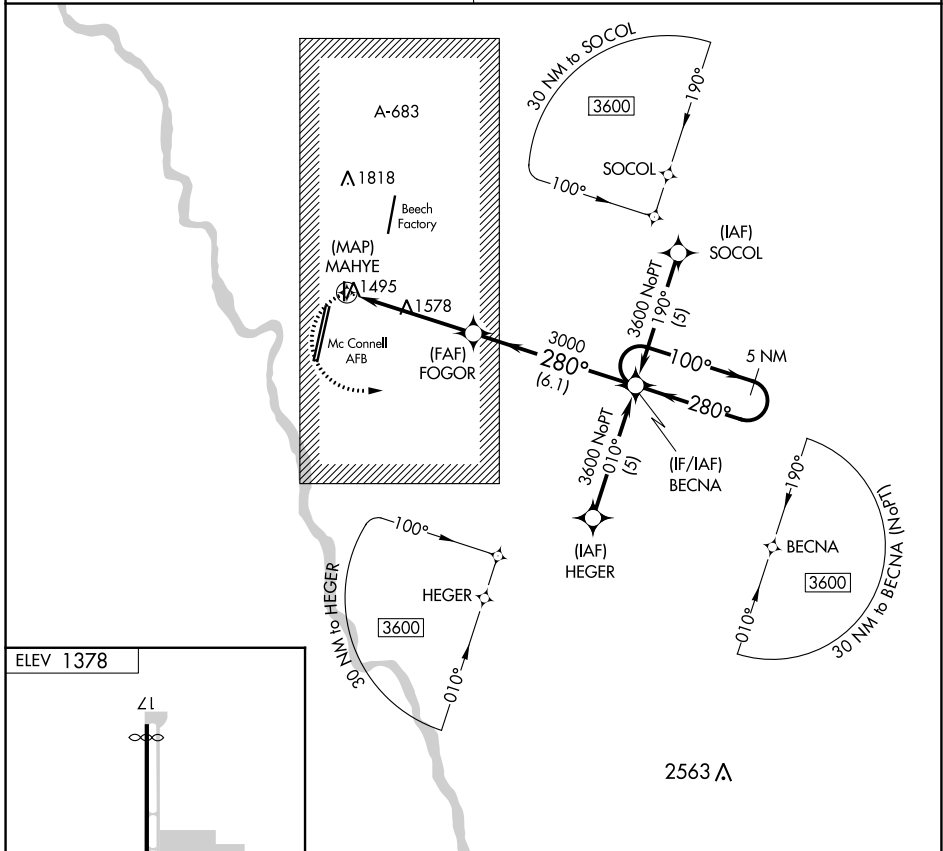

APP CRS 280°	Rwy Idg TDZE Apt Elev	N/A N/A 1378
------------------------	-----------------------------	---

RNAV (GPS)-D

CESSNA ACFT FLD (CEA)

▲ NA DME/DME RNP-0.3 NA. Procedure NA at night. Use Wichita Dwight D Eisenhower Nil altimeter setting; when not received, use Colonel James Jabara altimeter setting.

MISSED APPROACH: Climbing left turn to 3600 direct BECNA and hold.

WICHITA APP CON
134.8 269.1

CTAF
122.9

NC-2, 08 AUG 2024 to 05 SEP 2024

NC-2, 08 AUG 2024 to 05 SEP 2024

CATEGORY	A	B	C	D
CIRCLING	1920-1	542 (600-1)	1960-1½ 582 (600-1½)	NA