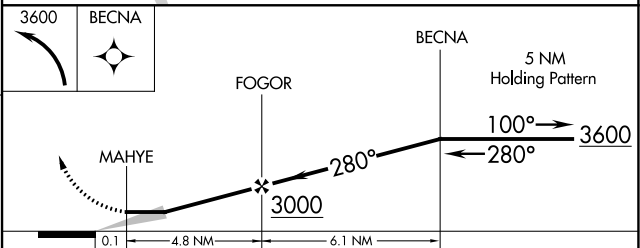

MISSED APPROACH: Climbing left turn to 3600 direct BECNA and hold.

WICHITA APP CON
134.8 269.1

CTAF
122.9

NC-2, 08 AUG 2024 to 05 SEP 2024

NC-2, 08 AUG 2024 to 05 SEP 2024

CATEGORY	A	B	C	D
CIRCLING	1920-1	542 (600-1)	1960-1½ 582 (600-1½)	NA