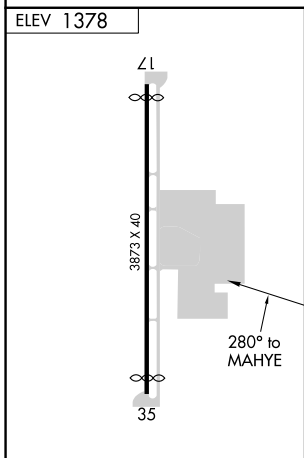

MISSED APPROACH: Climbing left turn to 3600 direct BECNA and hold.

WICHITA APP CON
134.8 269.1

CTAF
122.9

NC-2, 08 AUG 2024 to 05 SEP 2024

NC-2, 08 AUG 2024 to 05 SEP 2024

CATEGORY	A	B	C	D
CIRCLING	1920-1	542 (600-1)	1960-1½ 582 (600-1½)	NA