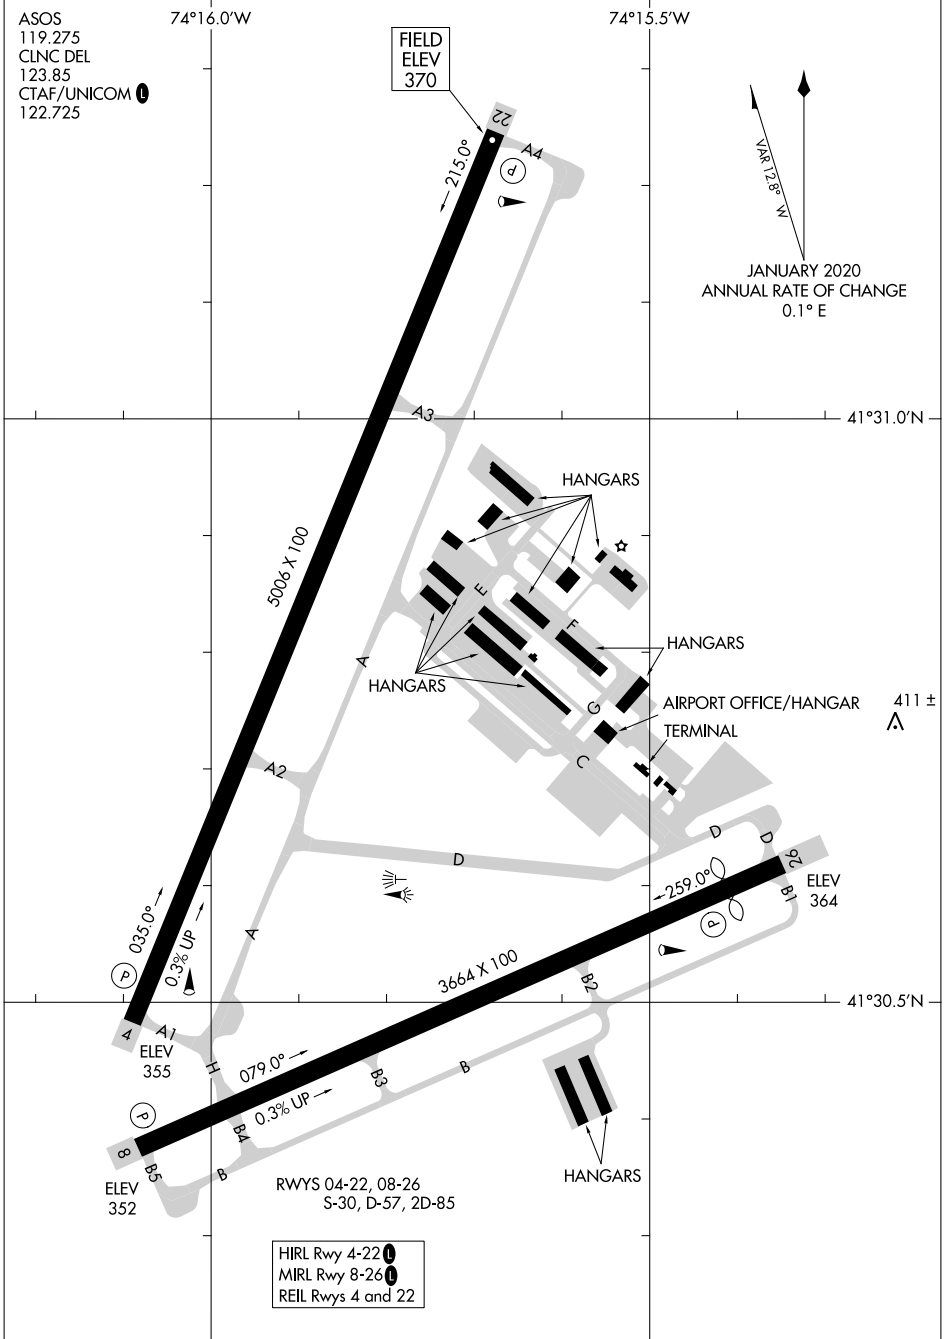

24025

AIRPORT DIAGRAM

AL-5264 (FAA)

ORANGE COUNTY (MGJ)
MONTGOMERY, NEW YORK

AIRPORT DIAGRAM
24025

MONTGOMERY, NEW YORK
ORANGE COUNTY (MGJ)