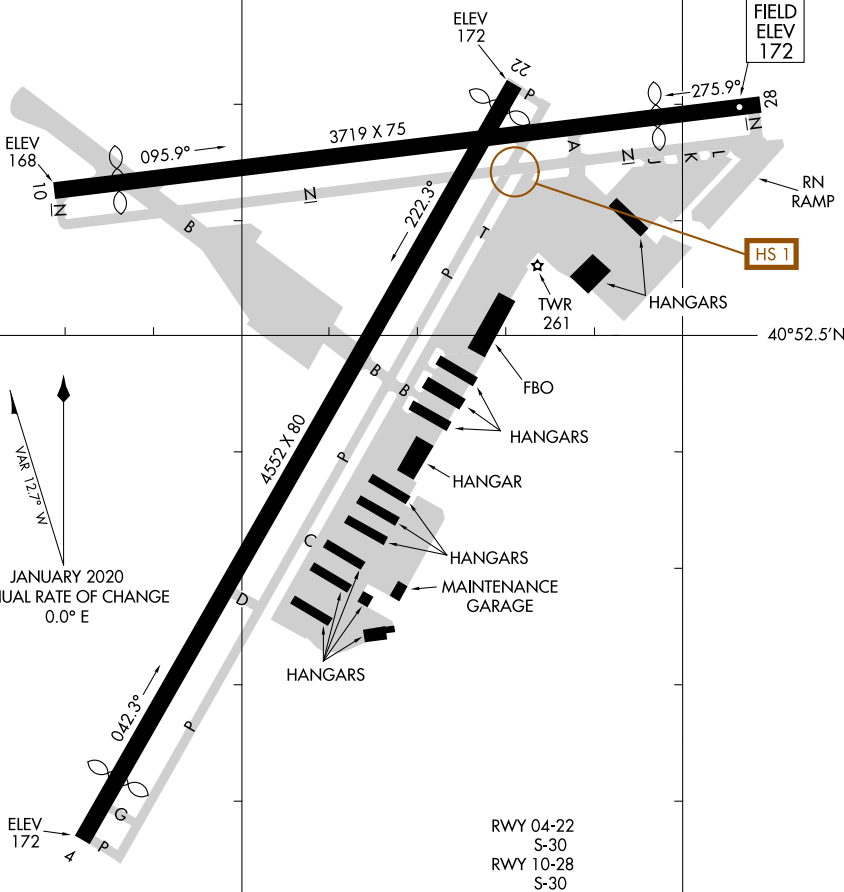

23054

# AIRPORT DIAGRAM

AL-5275 (FAA)

ESSEX COUNTY (CDW)  
CALDWELL, NEW JERSEY

ATIS  
 135.5  
 CALDWELL TOWER ★  
 119.8  
 GND CON  
 121.9  
 CLNC DEL  
 121.1

NE-2, 08 AUG 2024 to 05 SEP 2024

NE-2, 08 AUG 2024 to 05 SEP 2024

VAR 12.7° N  
 JANUARY 2020  
 ANNUAL RATE OF CHANGE  
 0.0° E

CAUTION: BE ALERT TO RUNWAY CROSSING CLEARANCES.  
 READBACK OF ALL RUNWAY HOLDING INSTRUCTIONS IS REQUIRED.

74°17.0'W

74°16.5'W