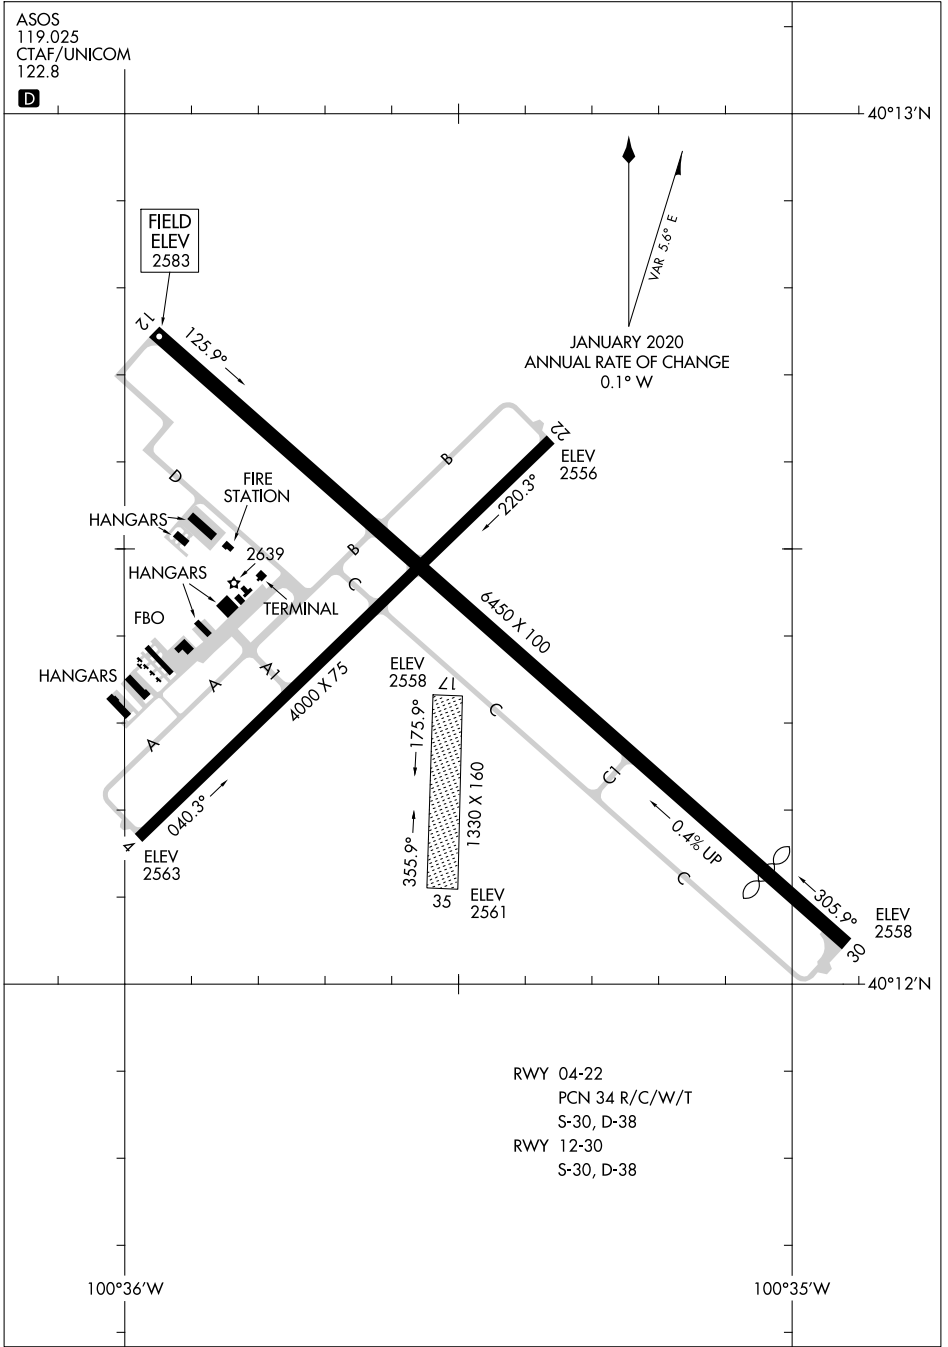

23054

AIRPORT DIAGRAM

AL-5301 (FAA)

MC COOK BEN NELSON RGNL (MCK)
MC COOK, NEBRASKA

ASOS
119.025
CTAF/UNICOM
122.8

40°13'N

NC-2, 08 AUG 2024 to 05 SEP 2024

100°36'W

100°35'W

RWY 04-22
PCN 34 R/C/W/T
S-30, D-38

RWY 12-30
S-30, D-38

NC-2, 08 AUG 2024 to 05 SEP 2024

AIRPORT DIAGRAM

23054

MC COOK, NEBRASKA
MC COOK BEN NELSON RGNL (MCK)