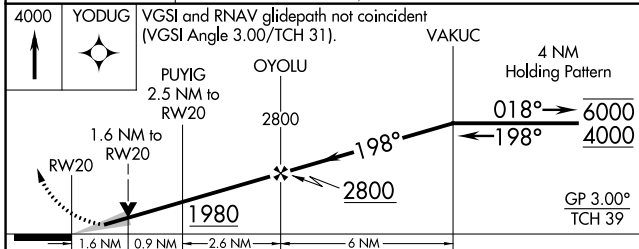

WAAS CH <b>82528</b> <b>W20A</b>	APP CRS <b>198°</b>	Rwy Idg TDZE Apt Elev	<b>5000</b> <b>1151</b> <b>1165</b>
--	------------------------	-----------------------------	---

# RNAV (GPS) RWY 20

ATLANTIC MUNI (AIO)

RNP APCH - GPS.	MISSED APPROACH: Climb to 4000 direct YODUG and hold, continue climb-in-hold to 4000.
-----------------	---

AWOS-3 <b>127.825</b>	MINNEAPOLIS CENTER <b>119.6 290.4</b>	UNICOM <b>122.7 (CTAF)</b>
--------------------------	--	-------------------------------