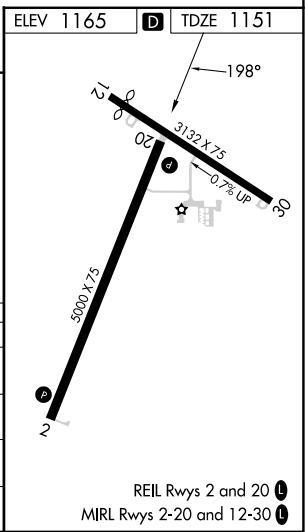

WAAS CH 82528 W20A	APP CRS 198°	Rwy Idg TDZE Apt Elev	5000 1151 1165

RNAV (GPS) RWY 20

ATLANTIC MUNI (AIO)

RNP APCH - GPS.	MISSED APPROACH: Climb to 4000 direct YODUG and hold, continue climb-in-hold to 4000.

AWOS-3 127.825	MINNEAPOLIS CENTER 119.6 290.4	UNICOM 122.7 (CTAF)

CATEGORY	A	B	C	D
LPV DA	1447-1 296 (300-1)			NA
LNAV/VNAV DA	1733-1¾ 582 (600-1¾)			NA
LNAV MDA	1680-1	529 (600-1)	1680-1½ 529 (600-1½)	NA
CIRCLING	1760-1 595 (600-1)	1920-1 755 (800-1)	1920-2¼ 755 (800-2¼)	NA

NC-3, 08 AUG 2024 to 05 SEP 2024

NC-3, 08 AUG 2024 to 05 SEP 2024