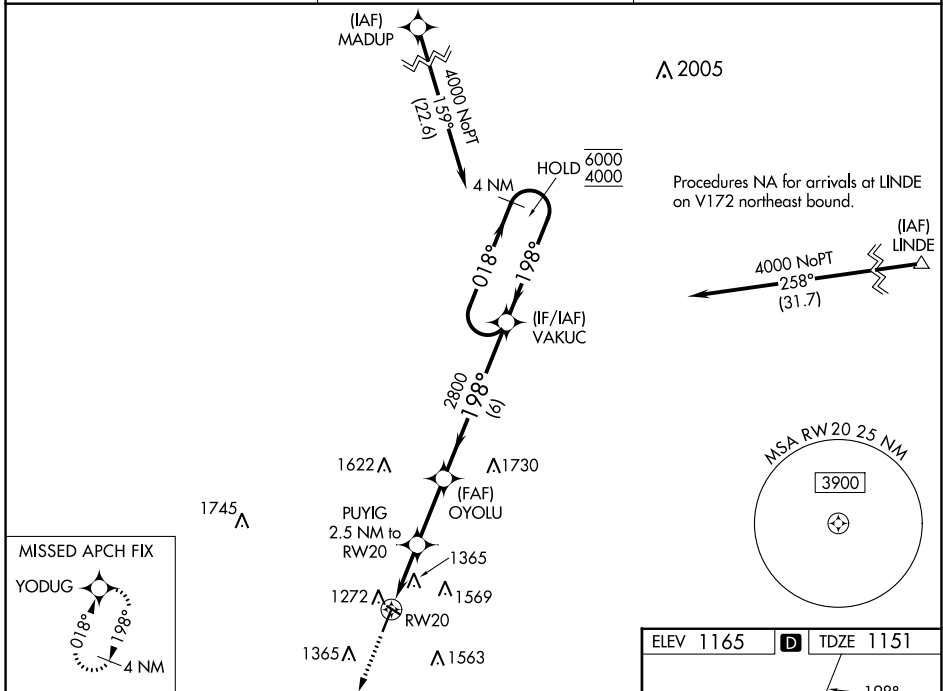

WAAS CH <b>82528</b> <b>W20A</b>	APP CRS <b>198°</b>	Rwy Idg TDZE Apt Elev	<b>5000</b> <b>1151</b> <b>1165</b>
--	------------------------	-----------------------------	---

# RNAV (GPS) RWY 20

ATLANTIC MUNI (AIO)

RNP APCH - GPS.	MISSED APPROACH: Climb to 4000 direct YODUG and hold, continue climb-in-hold to 4000.
-----------------	---

AWOS-3 <b>127.825</b>	MINNEAPOLIS CENTER <b>119.6 290.4</b>	UNICOM <b>122.7 (CTAF)</b>
--------------------------	--	-------------------------------

CATEGORY	A	B	C	D
LPV DA	1447-1 296 (300-1)			NA
LNAV/VNAV DA	1733-1¾ 582 (600-1¾)			NA
LNAV MDA	1680-1	529 (600-1)	1680-1½ 529 (600-1½)	NA
CIRCLING	1760-1 595 (600-1)	1920-1 755 (800-1)	1920-2¼ 755 (800-2¼)	NA

NC-3, 08 AUG 2024 to 05 SEP 2024

NC-3, 08 AUG 2024 to 05 SEP 2024