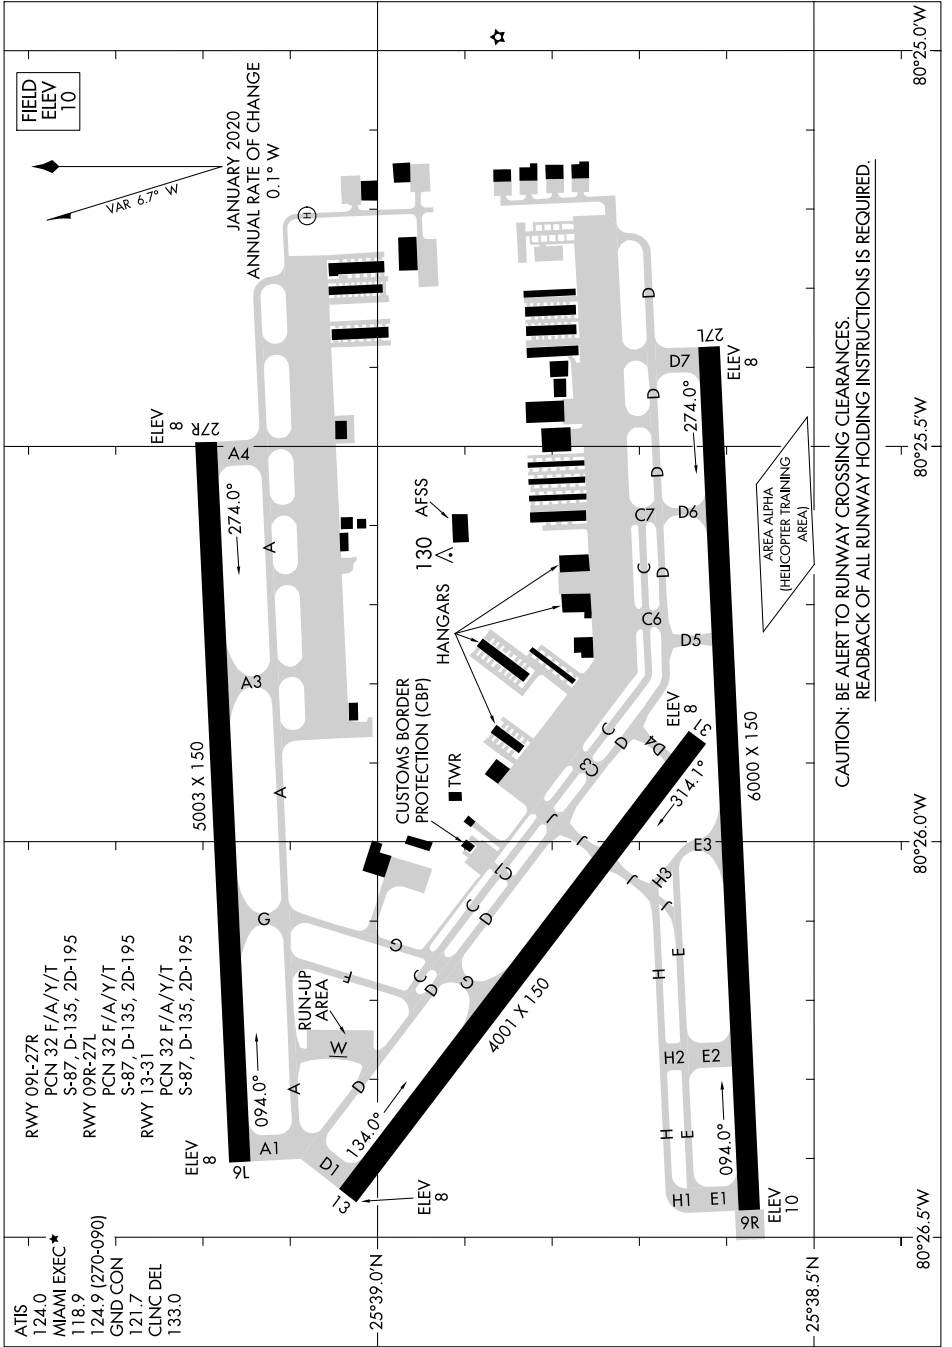

AIRPORT DIAGRAM

AL-5349 (FAA)

MIAMI EXEC (TMB)
MIAMI, FLORIDA

SE-3, 08 AUG 2024 to 05 SEP 2024

SE-3, 08 AUG 2024 to 05 SEP 2024

AIRPORT DIAGRAM

MIAMI, FLORIDA
MIAMI EXEC (TMB)