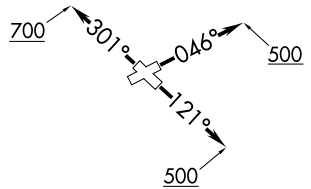

(CRIED1 . CRIED) 24193

CRIED ONE DEPARTURE

AL-5433 (FAA)

LA PORTE MUNI (T41)
LA PORTE, TEXAS

CLINC DEL
125.6
CTAF
122.7
HOUSTON DEP CON
134.45 284.0

**TOP ALTITUDE:
ASSIGNED BY ATC**

CEDAR CREEK
114.8 CGY 
Chan 95

LUFKIN
112.1 LFK 
Chan 58

NAVASOTA
115.9 TNV 
Chan 106

HUMBLE
116.6 IAH 
Chan 113

NOTE: RADAR required.

TAKEOFF MINIMUMS
Rwys 5, 12, 23, 30: Standard.

(CONTINUED ON FOLLOWING PAGE)

NOTE: Chart not to scale.