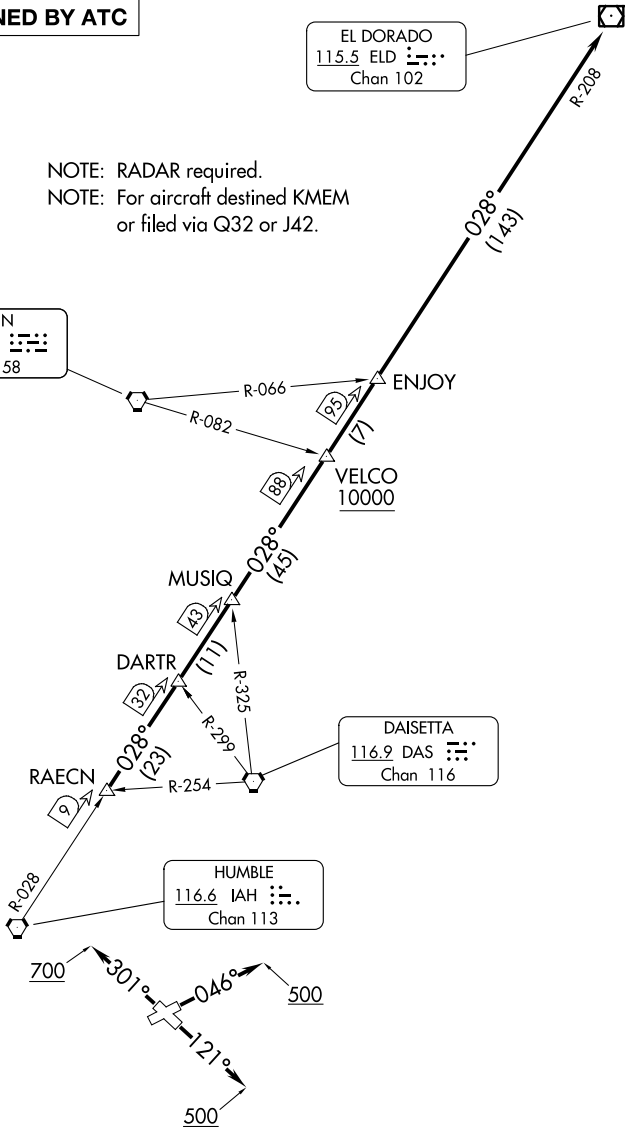

(ELD1.ELD) 24193

AL-5433 (FAA)

LA PORTE MUNI (T41)

EL DORADO ONE DEPARTURE

LA PORTE, TEXAS

CLNC DEL
125.6
CTAF
122.7
HOUSTON DEP CON
134.45 284.0

**TOP ALTITUDE:
ASSIGNED BY ATC**

EL DORADO
115.5 ELD :
Chan 102

NOTE: RADAR required.
NOTE: For aircraft destined KMEM
or filed via Q32 or J42.

LUFKIN
112.1 LFK :
Chan 58

DAISETTA
116.9 DAS :
Chan 116

HUMBLE
116.6 IAH :
Chan 113

TAKEOFF MINIMUMS
Rwys 5, 12, 23, 30: Standard.

NOTE: Chart not to scale.

(CONTINUED ON FOLLOWING PAGE)

SC-5, 08 AUG 2024 to 05 SEP 2024

SC-5, 08 AUG 2024 to 05 SEP 2024

EL DORADO ONE DEPARTURE

(ELD1.ELD) 07OCT21

LA PORTE, TEXAS
LA PORTE MUNI (T41)