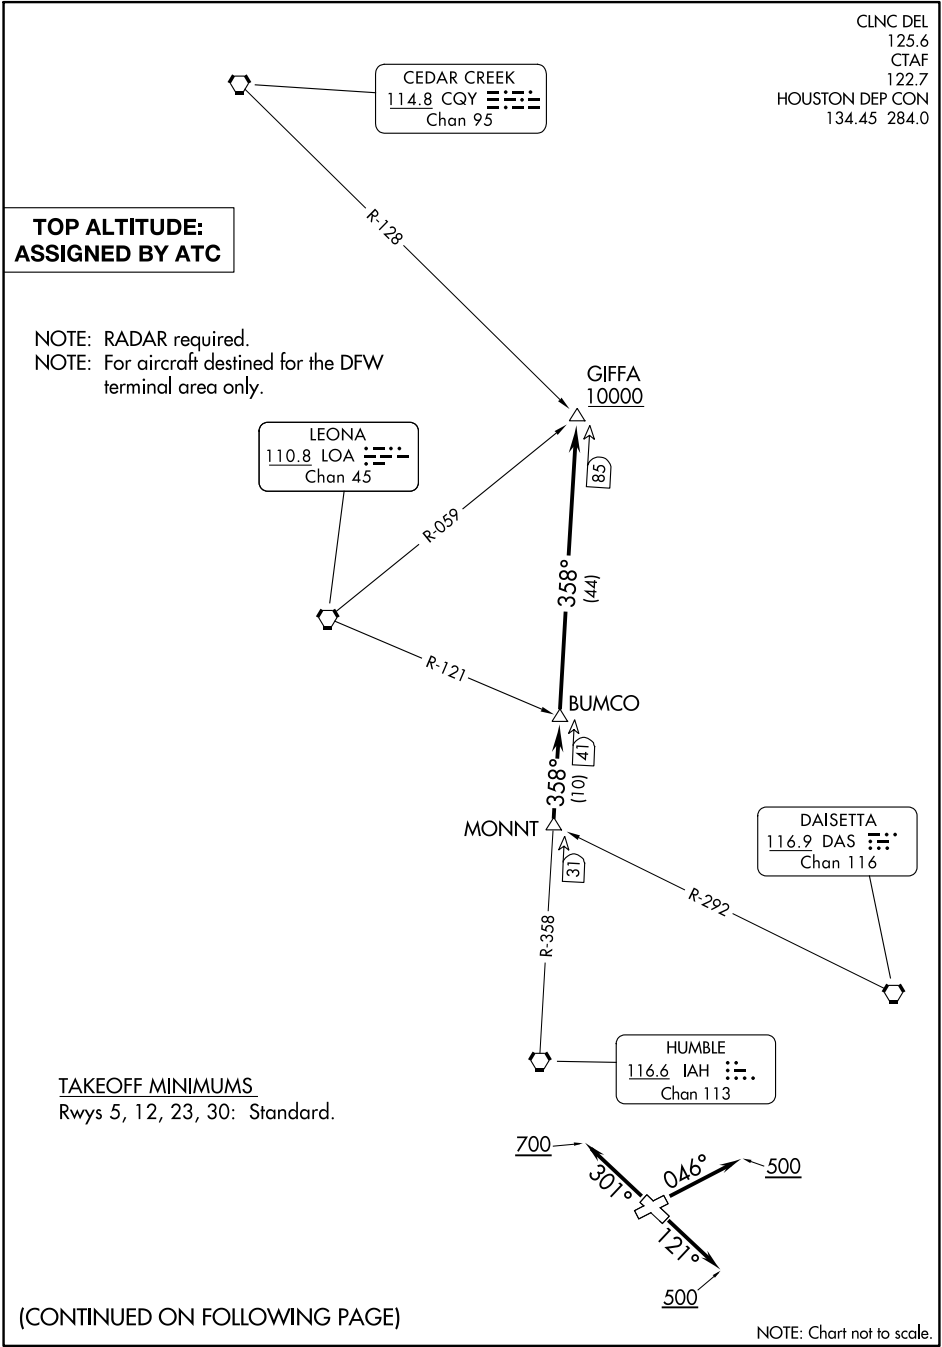

CLNC DEL
125.6
CTAF
122.7
HOUSTON DEP CON
134.45 284.0

CEDAR CREEK
114.8 CQY
Chan 95

LEONA
110.8 LOA
Chan 45

DAISETTA
116.9 DAS
Chan 116

HUMBLE
116.6 IAH
Chan 113

**TOP ALTITUDE:
ASSIGNED BY ATC**

NOTE: RADAR required.
NOTE: For aircraft destined for the DFW
terminal area only.

TAKEOFF MINIMUMS
Rwys 5, 12, 23, 30: Standard.

SC-5, 08 AUG 2024 to 05 SEP 2024

SC-5, 08 AUG 2024 to 05 SEP 2024

(CONTINUED ON FOLLOWING PAGE)

NOTE: Chart not to scale.