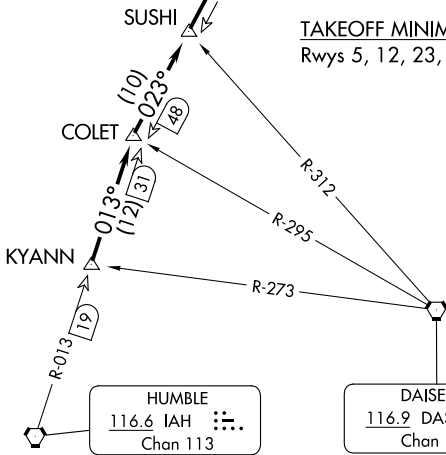

(LFK3.LFK) 24137

AL-5433 (FAA)

LA PORTE MUNI (T41)
LA PORTE, TEXAS

LUFKIN THREE DEPARTURE

CLNC DEL
125.6
CTAF
122.7
HOUSTON DEP CON
134.45 284.0

**TOP ALTITUDE:
ASSIGNED BY ATC**

LITTLE ROCK
113.9 LIT
Chan 86

NOTE: RADAR and DME required.
NOTE: For aircraft destined LIT or
overflying LIT or PXV.

LUFKIN
112.1 LFK
Chan 58

TAKEOFF MINIMUMS
Rwys 5, 12, 23, 30: Standard.

NOTE: Chart not to scale.

(CONTINUED ON FOLLOWING PAGE)

SC-5, 08 AUG 2024 to 05 SEP 2024

SC-5, 08 AUG 2024 to 05 SEP 2024

LUFKIN THREE DEPARTURE
(LFK3.LFK) 07OCT21

LA PORTE, TEXAS
LA PORTE MUNI (T41)