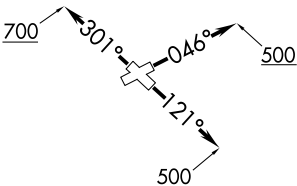

(LFK3.LFK) 24137

AL-5433 (FAA)

LA PORTE MUNI (T41)
LA PORTE, TEXAS

LUFKIN THREE DEPARTURE

CLNC DEL
125.6
CTAF
122.7
HOUSTON DEP CON
134.45 284.0

**TOP ALTITUDE:
ASSIGNED BY ATC**

LITTLE ROCK
113.9 LIT
Chan 86

NOTE: RADAR and DME required.
NOTE: For aircraft destined LIT or
overflying LIT or PXV.

LUFKIN
112.1 LFK
Chan 58

TAKEOFF MINIMUMS
Rwys 5, 12, 23, 30: Standard.

NOTE: Chart not to scale.

(CONTINUED ON FOLLOWING PAGE)

SC-5, 08 AUG 2024 to 05 SEP 2024

SC-5, 08 AUG 2024 to 05 SEP 2024

LUFKIN THREE DEPARTURE
(LFK3.LFK) 07OCT21

LA PORTE, TEXAS
LA PORTE MUNI (T41)