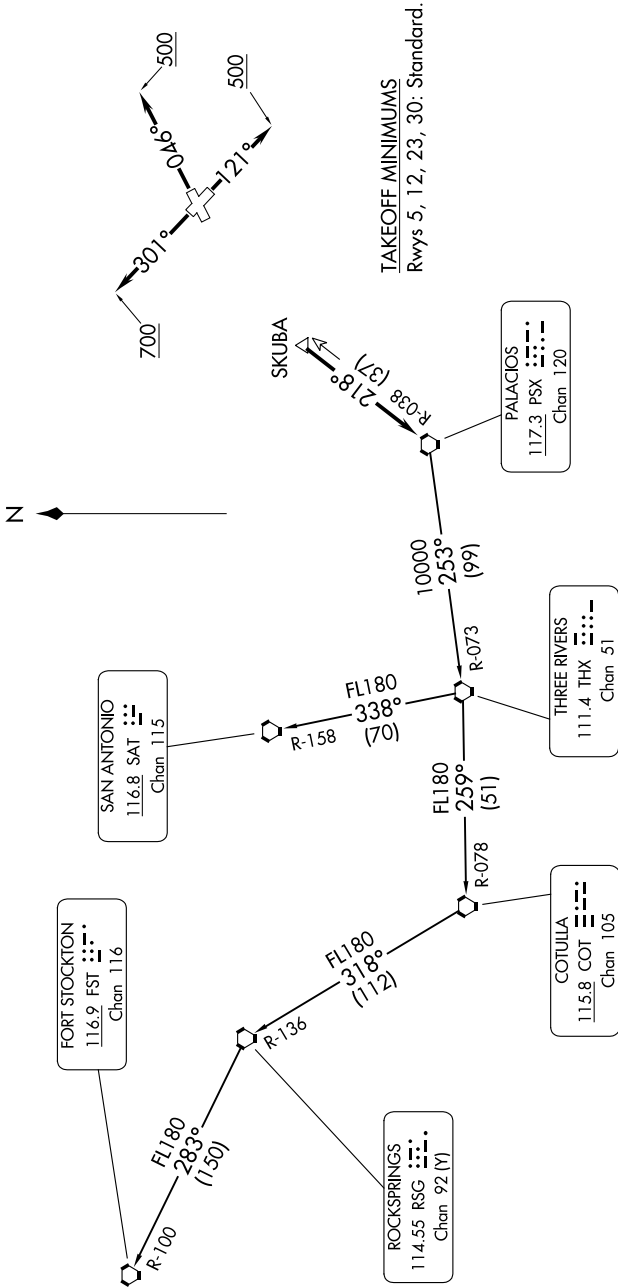

# PALACIOS THREE DEPARTURE

SC-5, 08 AUG 2024 to 05 SEP 2024

RADAR and DME required.

TOP ALTITUDE:  
ASSIGNED BY ATC

CINC DEL  
125.6  
CTAF  
122.7  
HOUSTON DEP CON  
134.45 284.0

(CONTINUED ON FOLLOWING PAGE)

SC-5, 08 AUG 2024 to 05 SEP 2024

NOTE: Chart not to scale.

# PALACIOS THREE DEPARTURE