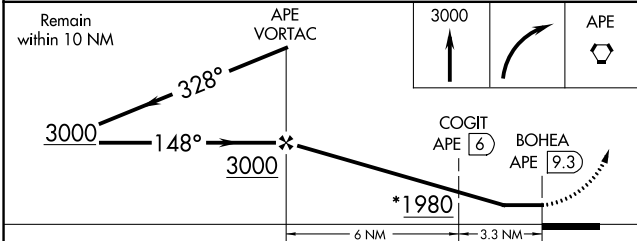

VORTAC APE 116.7 Chan 114	APP CRS 148°	Rwy Idg TDZE Apt Elev 884	N/A N/A 884
---	------------------------	---	--

VOR-A
NEWARK-HEATH (VTA)

⚠ Circling Rwy 9 NA at night. MISSED APPROACH: Climb to 3000 then right turn direct APE VORTAC and hold.

ASOS 121.125	COLUMBUS APP CON 125.95 317.775	CLNC DEL 125.175	UNICOM 122.7 (CTAF)	123.3 0
------------------------	---	----------------------------	-------------------------------	-----------------------