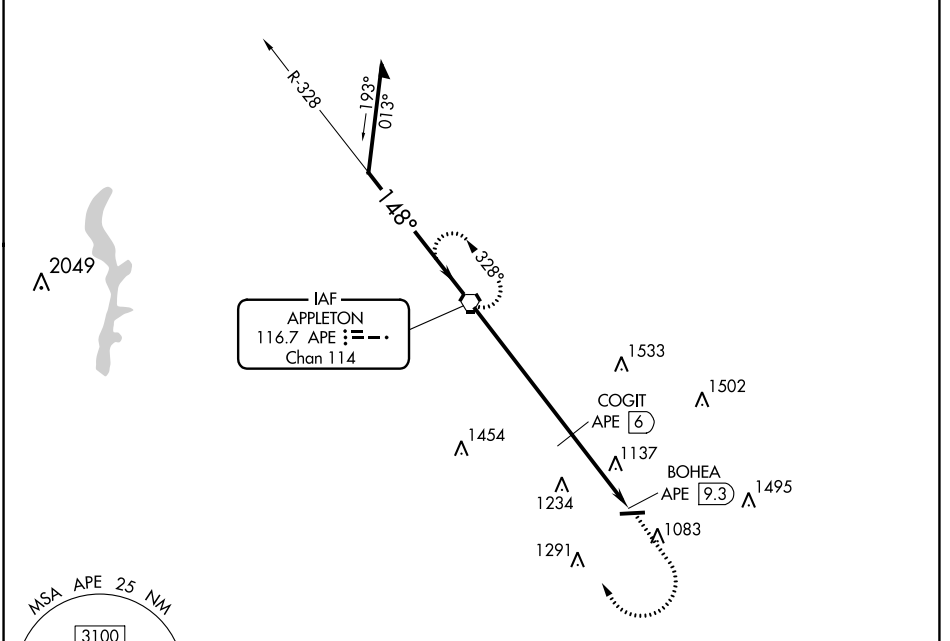

VORTAC APE 116.7 Chan 114	APP CRS 148°	Rwy Idg TDZE Apt Elev 884	N/A N/A 884
---	------------------------	---	--

VOR-A
NEWARK-HEATH (VTA)

⚠ Circling Rwy 9 NA at night. MISSED APPROACH: Climb to 3000 then right turn direct APE VORTAC and hold.

ASOS 121.125	COLUMBUS APP CON 125.95 317.775	CLNC DEL 125.175	UNICOM 122.7 (CTAF)	123.3 0
------------------------	---	----------------------------	-------------------------------	-----------------------

CATEGORY	A	B	C	D
C CIRCLING	1980-1¼ 1096 (1100-1¼)	1980-1½ 1096 (1100-1½)	1980-3	1096 (1100-3)
COGIT FIX MINIMUMS				
C CIRCLING	1620-1	736 (800-1)	1700-2½ 816 (900-2½)	1760-2¾ 876 (900-2¾)

MIRL Rwy 9-27 0 REIL Rwys 9 and 27					
FAF to MAP 9.3 NM					
Knots	60	90	120	150	180
Min:Sec	9:18	6:12	4:39	3:43	3:06