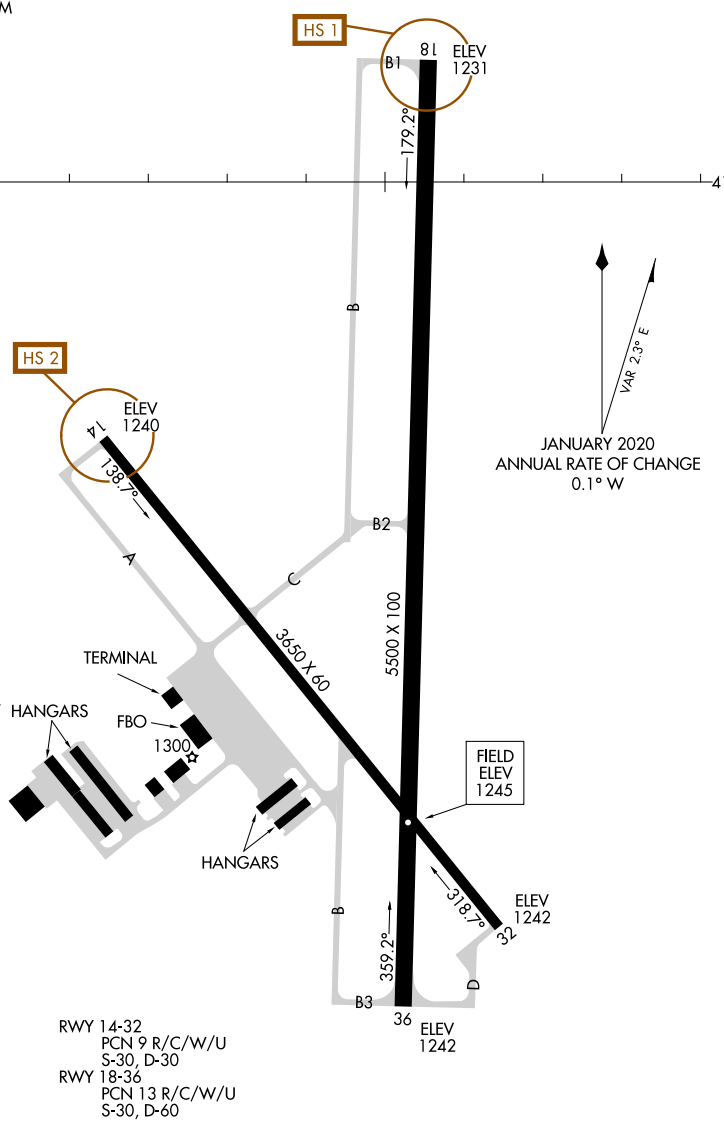

21336

# AIRPORT DIAGRAM

AL-5540 (FAA)

COUNCIL BLUFFS MUNI (CBF)  
COUNCIL BLUFFS, IOWA

AWOS-3  
126.575  
CTAF/UNICOM  
122.725  
CLNC DEL  
127.675

NC-3, 08 AUG 2024 to 05 SEP 2024

NC-3, 08 AUG 2024 to 05 SEP 2024

95°46'W

95°45'W

41°16'N

41°15'N