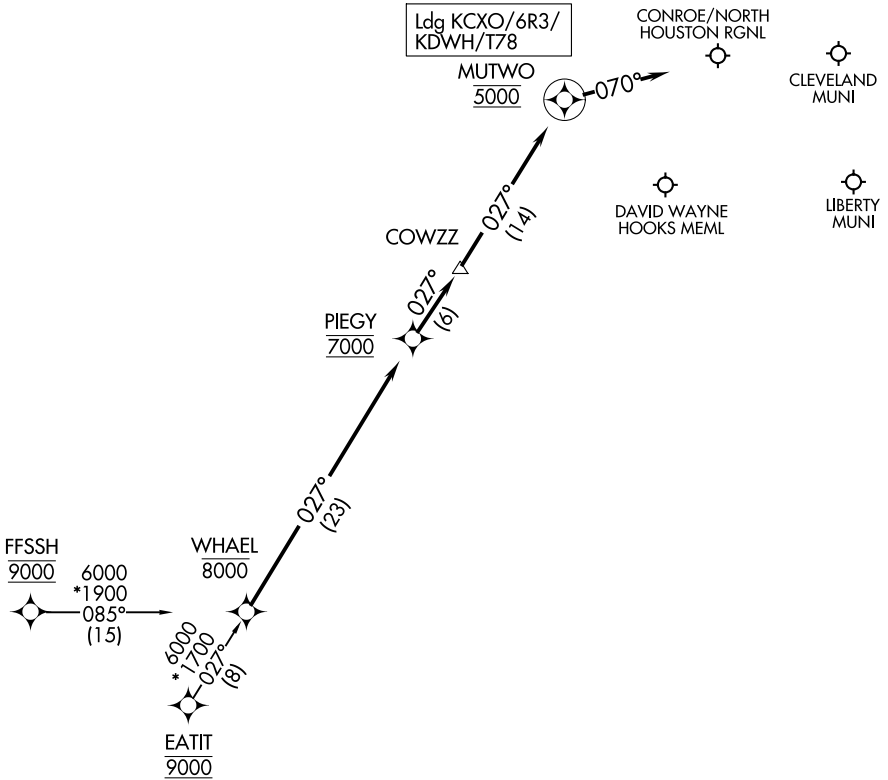

(WHAEL.PIEGY1) 22363

AL-5573 (FAA)

PIEGY ONE ARRIVAL (RNAV)

HOUSTON, TEXAS

HOUSTON APP CON
119.7 281.4
CXO ATIS
118.325
DWH ATIS
128.375

RNAV 1 - DME/DME/IRU or GPS.

RADAR required.

NOTE: Chart not to scale.

ARRIVAL ROUTE DESCRIPTION

EATIT TRANSITION (EATIT.PIEGY1)
FFSSH TRANSITION (FFSSH.PIEGY1)

LANDING ALL AIRPORTS: From WHAEL on track 027° to cross PIEGY at 7000, then on track 027° to COWZZ, then on track 027° to cross MUTWO at 5000, then on track 070°. Expect RADAR vectors to final approach course.

PIEGY ONE ARRIVAL (RNAV)

HOUSTON, TEXAS

(WHAEL.PIEGY1) 29DEC22

SC-5, 08 AUG 2024 to 05 SEP 2024

SC-5, 08 AUG 2024 to 05 SEP 2024