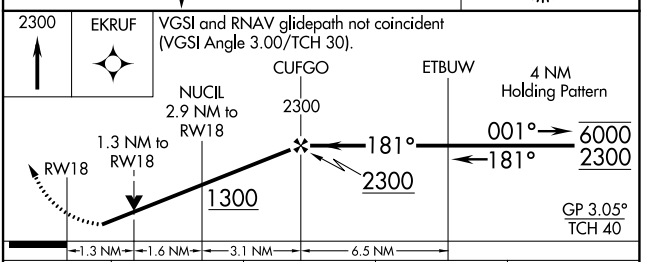

WAAS CH 97499	APP CRS 181°	Rwy Idg TDZE 5008 331	Apt Elev 331
-------------------------	------------------------	---	------------------------

RNAV (GPS) RWY 18

POPLAR BLUFF RGNL BUSINESS (POI^F)

RNP APCH-GPS.	MISSED APPROACH: Climb to 2300 direct EKRUF and hold.
---------------	---

ASOS 124.225	MEMPHIS CENTER 120.075 289.4	UNICOM 123.0 (CTAF) 0
------------------------	--	---------------------------------

CATEGORY	A	B	C	D
LPV DA		634-7/8	303 (400-7/8)	
LNAV/VNAV DA		675-1	344 (400-1)	
LNAV MDA	800-1	469 (500-1)	800-1 3/8	469 (500-1 3/8)
CIRCLING	840-1 509 (600-1)	920-1 589 (600-1)	920-1 1/2 589 (600-1 1/2)	980-2 649 (700-2)