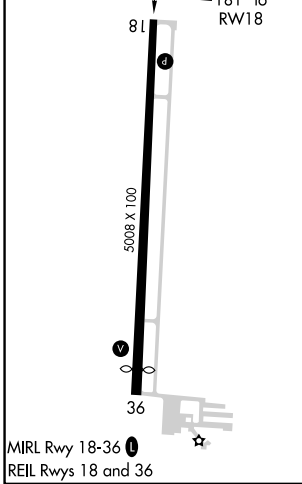

WAAS CH 97499	APP CRS 181°	Rwy Idg TDZE 5008 331	Apt Elev 331
-------------------------	------------------------	---	------------------------

RNAV (GPS) RWY 18

POPLAR BLUFF RGNL BUSINESS (POI^F)

RNP APCH-GPS.	MISSED APPROACH: Climb to 2300 direct EKRUF and hold.
---------------	---

ASOS 124.225	MEMPHIS CENTER 120.075 289.4	UNICOM 123.0 (CTAF) 0
------------------------	--	---------------------------------

CATEGORY	A	B	C	D
LPV DA		634-7/8	303 (400-7/8)	
LNAV/VNAV DA		675-1	344 (400-1)	
LNAV MDA	800-1	469 (500-1)	800-1 3/8	469 (500-1 3/8)
CIRCLING	840-1 509 (600-1)	920-1 589 (600-1)	920-1 1/2 589 (600-1 1/2)	980-2 649 (700-2)