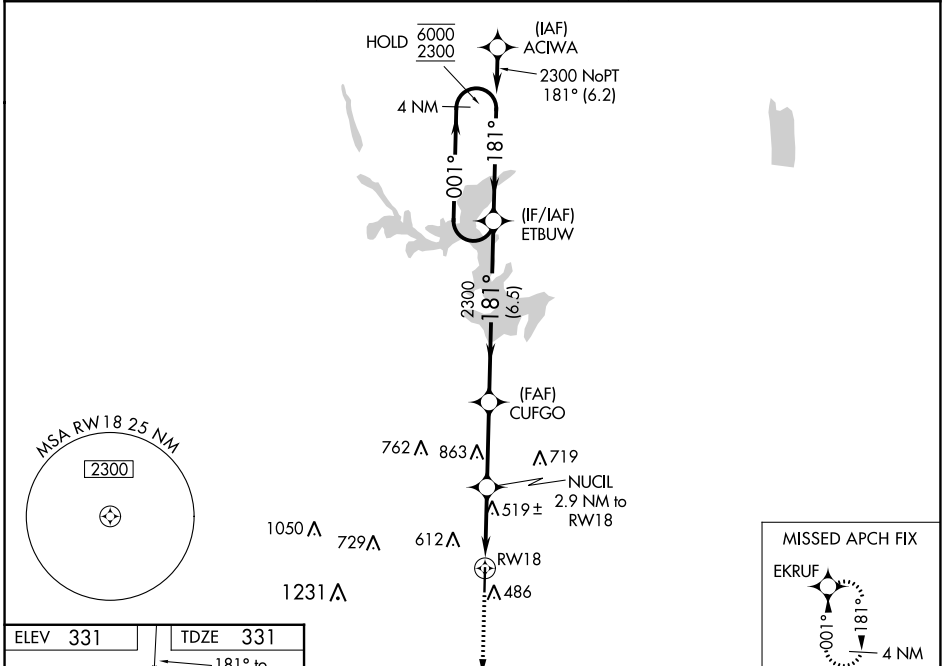

WAAS CH 97499	APP CRS 181°	Rwy Idg TDZE 5008 331	Apt Elev 331
-------------------------	------------------------	---	------------------------

RNAV (GPS) RWY 18

POPLAR BLUFF RGNL BUSINESS (POI^F)

RNP APCH-GPS.	MISSED APPROACH: Climb to 2300 direct EKRUF and hold.
---------------	---

ASOS 124.225	MEMPHIS CENTER 120.075 289.4	UNICOM 123.0 (CTAF) 0
------------------------	--	---------------------------------

CATEGORY	A	B	C	D
LPV DA		634-7/8	303 (400-7/8)	
LNAV/VNAV DA		675-1	344 (400-1)	
LNAV MDA	800-1	469 (500-1)	800-1 3/8	469 (500-1 3/8)
CIRCLING	840-1 509 (600-1)	920-1 589 (600-1)	920-1 1/2 589 (600-1 1/2)	980-2 649 (700-2)

NC-3, 08 AUG 2024 to 05 SEP 2024

NC-3, 08 AUG 2024 to 05 SEP 2024