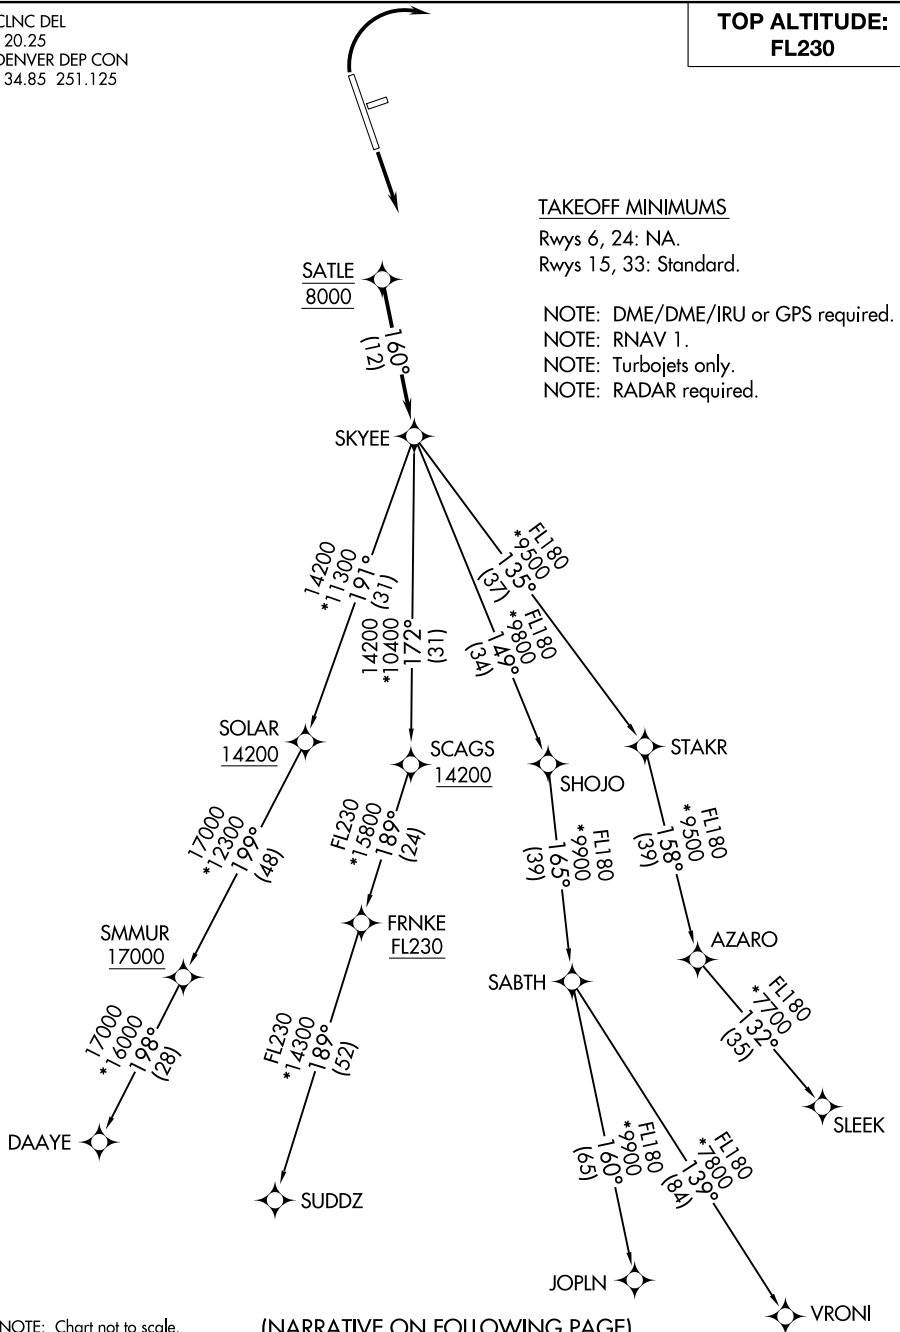

# SKYEE ONE DEPARTURE (RNAV)

CLNC DEL  
120.25  
DENVER DEP CON  
134.85 251.125

**TOP ALTITUDE:  
FL230**

### TAKEOFF MINIMUMS

Rwys 6, 24: NA.

Rwys 15, 33: Standard.

NOTE: DME/DME/IRU or GPS required.

NOTE: RNAV 1.

NOTE: Turbojets only.

NOTE: RADAR required.

SW-1, 08 AUG 2024 to 05 SEP 2024

SW-1, 08 AUG 2024 to 05 SEP 2024

NOTE: Chart not to scale.

(NARRATIVE ON FOLLOWING PAGE)