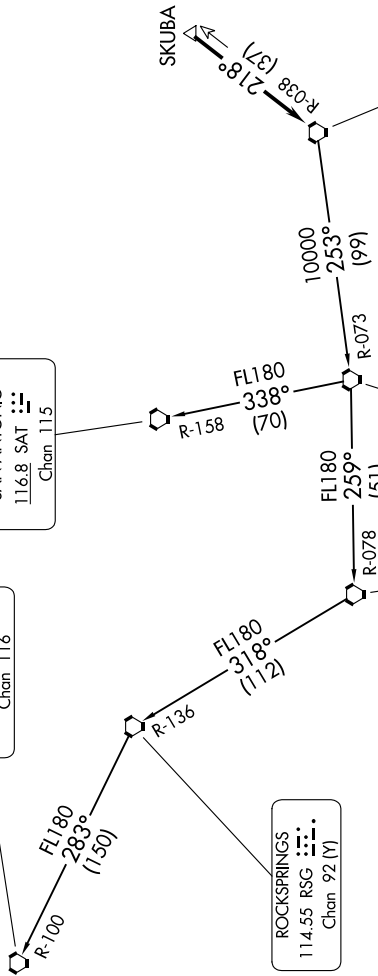

PALACIOS THREE DEPARTURE

**TOP ALTITUDE:
ASSIGNED BY ATC**

SC-5, 08 AUG 2024 to 05 SEP 2024

RADAR and DME required.

TAKEOFF MINIMUMS
Rwy 14: 300-1 or standard with a minimum climb of 420' per NM to 300.
Rwy 32: Standard.

CTAF
122.8
HOUSTON DEP CON
134.45 284.0

FORT STOCKTON
116.9 FST
Chan 116

SAN ANTONIO
116.8 SAT
Chan 115

PALACIOS
117.3 PSX
Chan 120

THREE RIVERS
111.4 THX
Chan 51

COTUILA
115.8 COT
Chan 105

ROCKSPRINGS
114.55 RSG
Chan 92 (Y)

(CONTINUED ON FOLLOWING PAGE)

NOTE: Chart not to scale.

SC-5, 08 AUG 2024 to 05 SEP 2024

PALACIOS THREE DEPARTURE