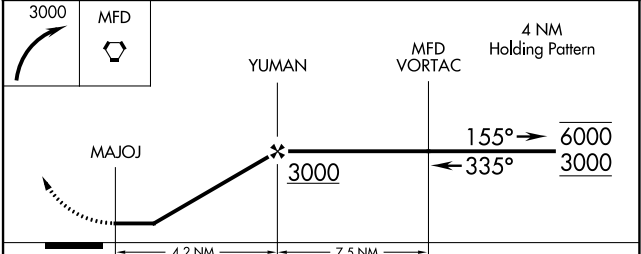

APP CRS 335°	Rwy Idg TDZE Apt Elev	N/A N/A 967
------------------------	-----------------------------	--

RNAV (GPS)-A

WILLARD (8G1)

RNP APCH.	MISSED APPROACH: Climbing right turn to 3000 direct MFD VORTAC and hold.
NA Procedure NA at night. Use Marion altimeter setting.	

MNN ASOS 119.975	CLEVELAND APP CON * 128.35 360.65	CLEVELAND RADIO 122.6	CTAF 122.9
----------------------------	---	---------------------------------	-------------------

CATEGORY	A	B	C	D
CIRCLING	1560-1 593 (600-1)	1700-1 733 (800-1)	1700-2 733 (800-2)	NA