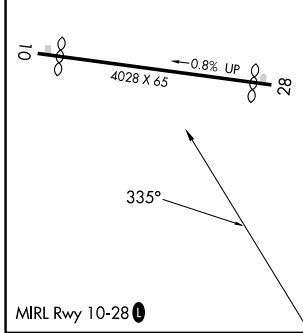

APP CRS 335°	Rwy Idg TDZE Apt Elev	N/A N/A 967
------------------------	-----------------------------	--

RNAV (GPS)-A

WILLARD (8G1)

RNP APCH.	MISSED APPROACH: Climbing right turn to 3000 direct MFD VORTAC and hold.
NA Procedure NA at night. Use Marion altimeter setting.	

MNN ASOS 119.975	CLEVELAND APP CON * 128.35 360.65	CLEVELAND RADIO 122.6	CTAF 122.9
----------------------------	---	---------------------------------	-------------------

CATEGORY	A	B	C	D
CIRCLING	1560-1 593 (600-1)	1700-1 733 (800-1)	1700-2 733 (800-2)	NA