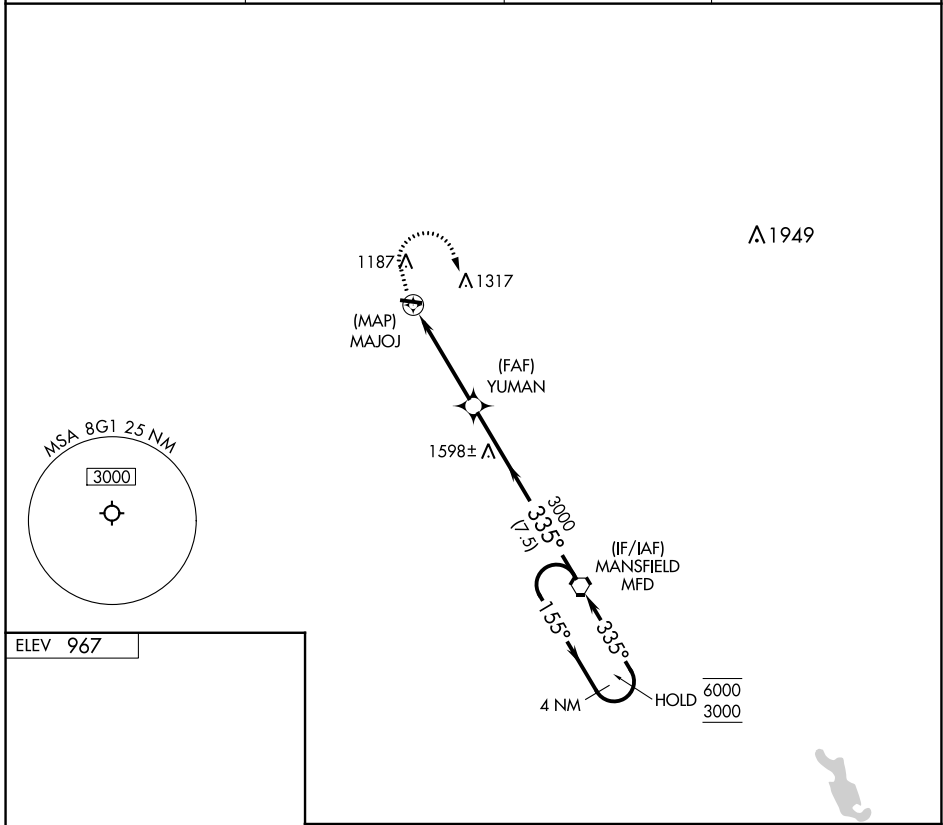

APP CRS 335°	Rwy Idg TDZE Apt Elev	N/A N/A 967
------------------------	-----------------------------	--

RNAV (GPS)-A

WILLARD (8G1)

RNP APCH.	MISSED APPROACH: Climbing right turn to 3000 direct MFD VORTAC and hold.
NA Procedure NA at night. Use Marion altimeter setting.	

MNN ASOS 119.975	CLEVELAND APP CON * 128.35 360.65	CLEVELAND RADIO 122.6	CTAF 122.9
----------------------------	---	---------------------------------	-------------------

CATEGORY	A	B	C	D
CIRCLING	1560-1 593 (600-1)	1700-1 733 (800-1)	1700-2 733 (800-2)	NA

EC-2, 08 AUG 2024 to 05 SEP 2024

EC-2, 08 AUG 2024 to 05 SEP 2024