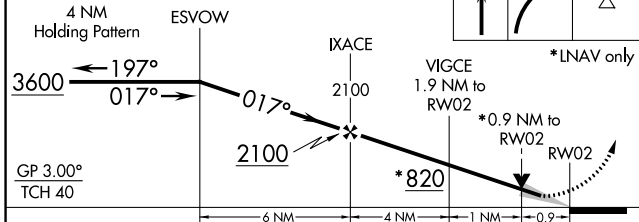

MISSED APPROACH: Climb to 650 then climbing right turn to 6000 direct MRGGO and hold, continue climb-in-hold to 6000.

ASOS 121.425	NORCAL APP CON 125.4 259.1	UNICOM 122.8 (CTAF)
------------------------	--------------------------------------	-------------------------------

SW-2, 08 AUG 2024 to 05 SEP 2024

SW-2, 08 AUG 2024 to 05 SEP 2024

Procedure NA for arrivals at YUBBA on V23 southbound.

Procedure NA for arrivals at MRGGO on V332 southeast bound.

VGSI and RNAV glidepath angles not coincident (VGSI Angle 3.00/TCH 44).