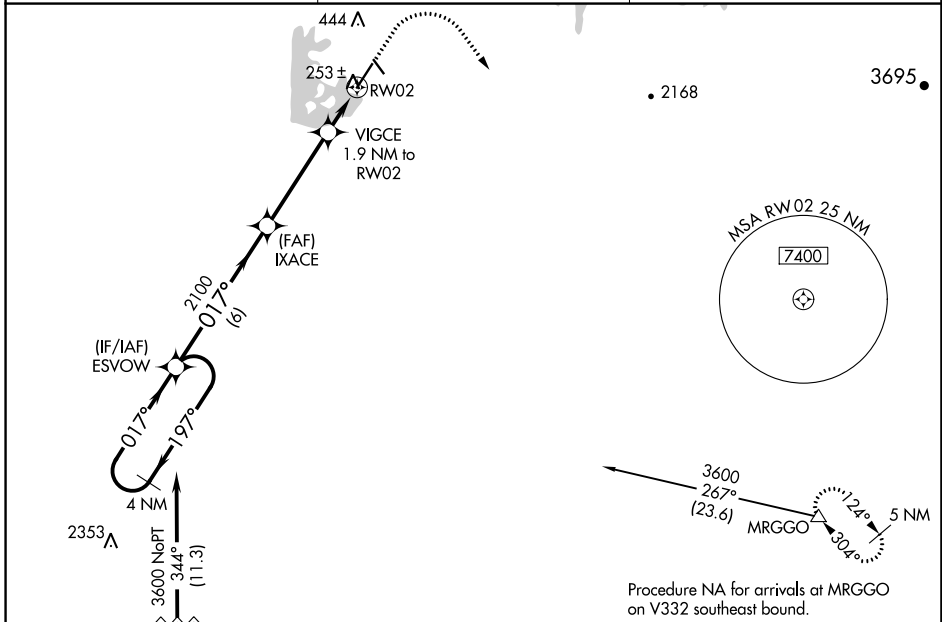

WAAS CH 49026 W02A	APP CRS 017°	Rwy Idg TDZE Apt Elev	6020 182 194
--	------------------------	-----------------------------	---

RNAV (GPS) RWY 2

OROVILLE MUNI (OVE)

For uncompensated Baro-VNAV systems, LNAV/VNAV NA below -2°C (29°F) or above 54°C (130°F). Circling NA northeast of Rwy 13-31. DME/DME RNP-0.3 NA.

MISSED APPROACH: Climb to 650 then climbing right turn to 6000 direct MRGGO and hold, continue climb-in-hold to 6000.

ASOS 121.425	NORCAL APP CON 125.4 259.1	UNICOM 122.8 (CTAF)
------------------------	--------------------------------------	-------------------------------

SW-2, 08 AUG 2024 to 05 SEP 2024

SW-2, 08 AUG 2024 to 05 SEP 2024

Procedure NA for arrivals at YUBBA on V23 southbound.

Procedure NA for arrivals at MRGGO on V332 southeast bound.

VGSI and RNAV glidepath angles not coincident (VGSI Angle 3.00/TCH 44).

CATEGORY	A	B	C	D
LPV DA		432-7/8	250 (300-7/8)	
LNAV/VNAV DA		432-7/8	250 (300-7/8)	
LNAV MDA		520-1	338 (400-1)	
C CIRCLING	580-1 386 (400-1)	660-1 466 (500-1)	660-1½ 466 (500-1½)	780-2 586 (600-2)