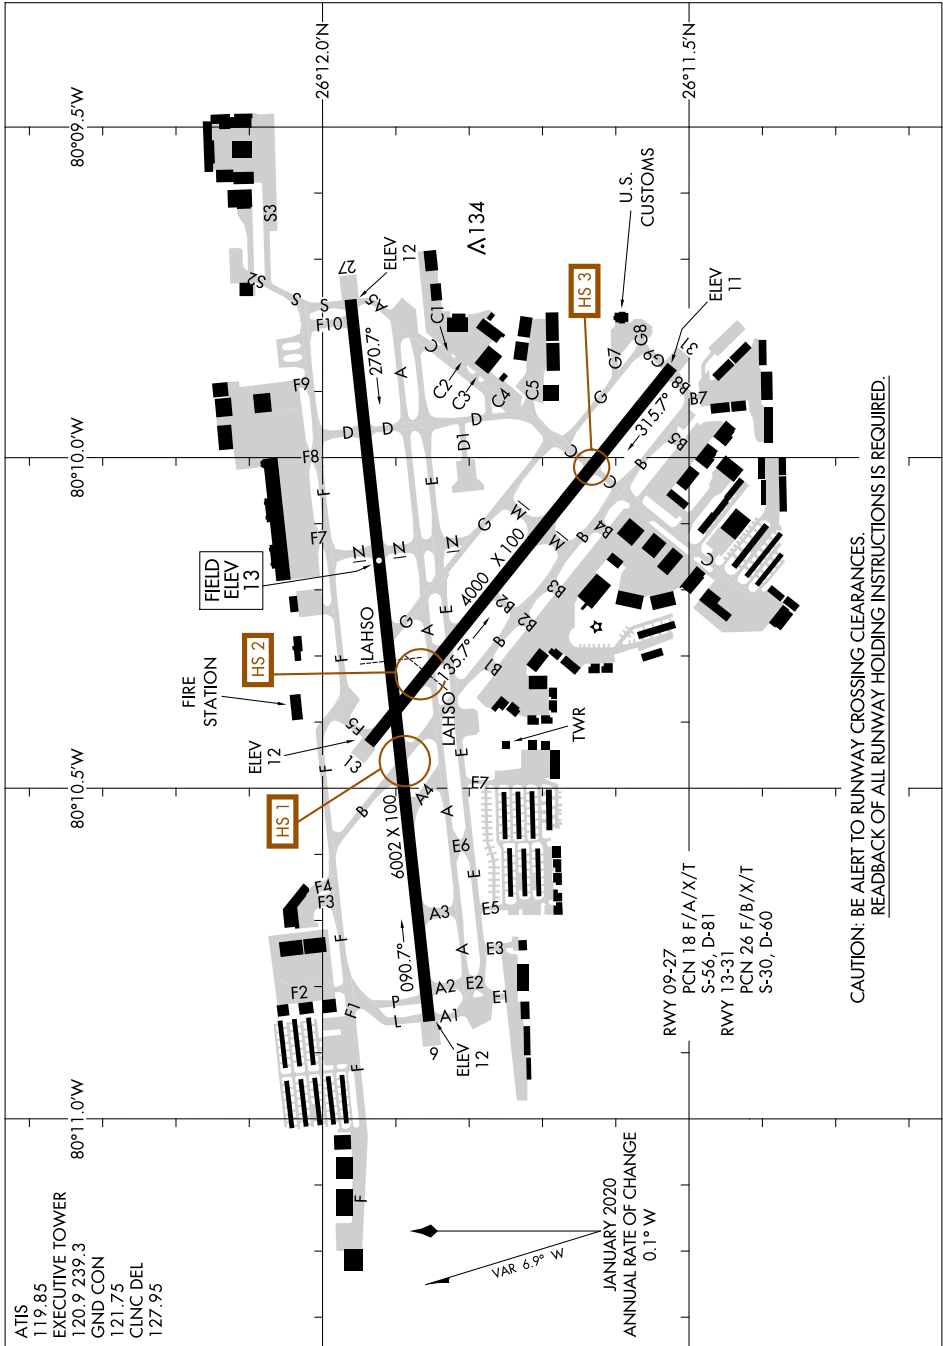

23222

AIRPORT DIAGRAM

AL-5942 (FAA)

FORT LAUDERDALE EXEC (F^{XE}E)
FORT LAUDERDALE, FLORIDA

SE-3, 08 AUG 2024 to 05 SEP 2024

CAUTION: BE ALERT TO RUNWAY CROSSING CLEARANCES
READBCK OF ALL RUNWAY HOLDING INSTRUCTIONS IS REQUIRED.

AIRPORT DIAGRAM
23222

FORT LAUDERDALE, FLORIDA
FORT LAUDERDALE EXEC (F^{XE}E)

SE-3, 08 AUG 2024 to 05 SEP 2024